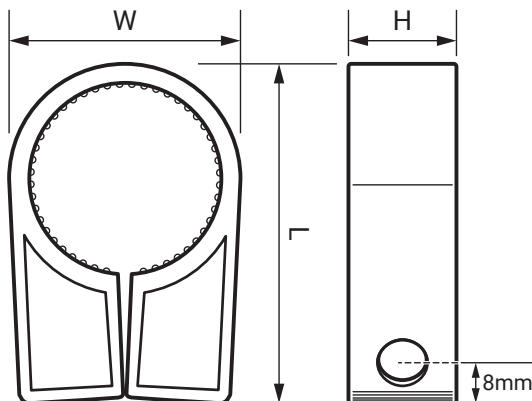

15.2mm No.6 PVC / SWA Cable Cleat

Product Ref: **NO.6**

Technical Features:

- Single fixing cable cleat provides a simple, but strong means of securing cables
- Protect cables from damage, vibration and chafing due to excessive movement
- Provides strain relief
- Corrosion resistant
- Suitable for SWA and heavy duty cables

Product Specification

Colour	Black
Compliance	UKCA, CE
Guarantee	1 Year
Material	Low Density Polyethylene
Minimum Cable Diameter Ø	12.6mm
Maximum Cable Diameter Ø	15.2mm
Stud Hole Size	M6
Suitable for	SWA and Heavy Duty Cables
Type	No.6
Weight	0.004kg
Height	15mm
Length	32mm
Width	19mm