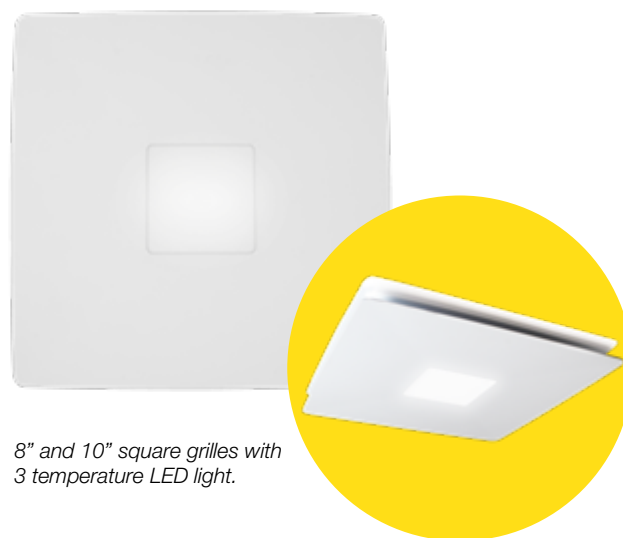

8" and 10" round grilles with 3 temperature LED light.

8" and 10" square grilles with 3 temperature LED light.

RAPID RESPONSE

GRILLES WITH LED

2
YEAR WARRANTY

RAPID
INSTALL

BUILT-IN
LED
LIGHT

MODERN
DESIGN

IPX4

The stylish and modern Rapid Response Grille with LED light will brighten up any bathroom, ensuite or toilet. LED light can be set to cool, neutral or warm white by changing the Tri-Switch's position. The Rapid Response grilles are quick to install and can be easily removed for cleaning.

- Available in Round and Square models.
- Available in 2 sizes to suit 8" and 10" Rapid Response header box fan models.
- Stylish, contemporary design.
- LED light & Rapid Response Fan can be controlled separately.
- Quick & easy to install.
- Can be retrofitted to a previously installed Rapid Response Fan.
- LED light can be set to cool, neutral or warm white to match other installed lights.
- Complies to: AS/NZS 60598.2.2:2001 and AS/NZS 60598.1:2013 Certificate No.: SAA152082.

MODEL NO.	GRILLE	A	B	CØ	D
RESPG8-SQWH-TRILED	8" Square Grille White Finish with Tri-Switch LED	300	28	-	-
RESPG8-RNWH-TRILED	8" Round Grille White Finish with Tri-Switch LED	-	-	294	19
RESPG150SQWH-TRILED	10" Square Grille White Finish with Tri-Switch LED	353	30	-	-
RESPG150RNWH-TRILED	10" Round Grille White Finish with Tri-Switch LED	-	-	332	24