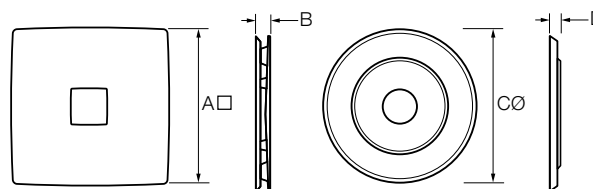

IPX4

The stylish and modern Rapid Response Grille with LED light will brighten up any bathroom, ensuite or toilet. LED light can be set to cool, neutral or warm white by changing the Tri-Switch's position. The Rapid Response grilles are quick to install and can be easily removed for cleaning.

- Available in Round and Square models.
- Available in 2 sizes to suit 8" and 10" Rapid Response header box fan models.
- Stylish, contemporary design.
- LED light & Rapid Response Fan can be controlled separately.
- Quick & easy to install.
- Can be retrofitted to a previously installed Rapid Response Fan.
- LED light can be set to cool, neutral or warm white to match other installed lights.
- Complies to: AS/NZS 60598.2.2:2001 and AS/NZS 60598.1:2013 Certificate No.: SAA152082.