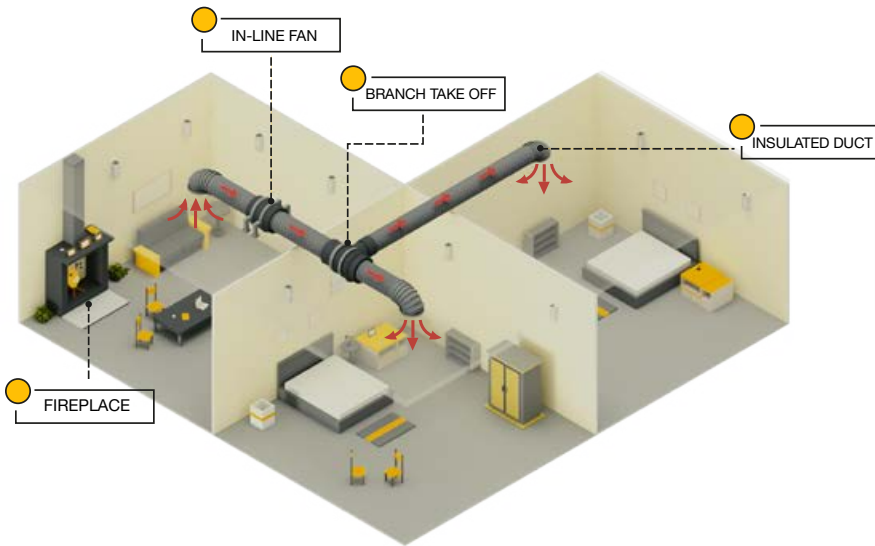

- High air velocity into rooms ensures warm air reaches the occupants.
- Kits include all necessary components.
- High quality in-line fan includes plug and lead.

ACCESSORIES

- VA2.0 Speed Controller/Switch.
- TFC6 Fan Control Thermostat.

[†] Air flow without duct and fittings. Figure in brackets is as installed

^{**} Inlet to Outlet

*Conditions apply. For details visit: fantechtrade.com.au/warranty

ONE TO ONE ROOM KIT INCLUDES

- 1 X in-line axial fan with Ø150mm spigot
- 9 metre of insulated flexible duct
- 2 X Ø150mm ceiling mounted adjustable grilles
- 1 X roll of duct tape

ONE TO TWO ROOM KIT INCLUDES

- 1 X in-line mixed-flow fan with Ø150mm spigot
- 12 metre of insulated flexible duct
- 3 X Ø150mm ceiling mounted adjustable grilles
- 1 X Ø150mm branch take off
- 1 X roll of duct tape

ONE TO THREE ROOM KIT INCLUDES

- 1 X in-line mixed-flow fan with Ø200mm spigot
- 15 metre of insulated flexible duct
- 3 X Ø150mm ceiling mounted adjustable grilles
- 1 X Ø200mm ceiling mounted adjustable grille
- 1 X Ø200mm branch take off
- 1 X roll of duct tape