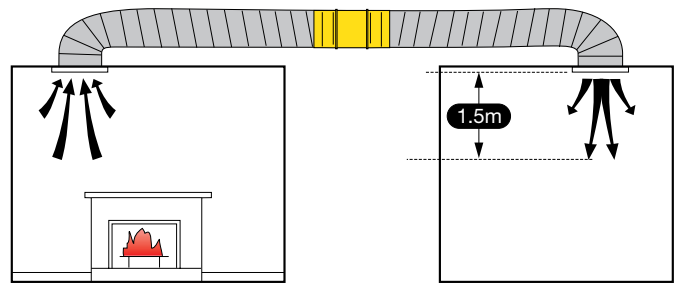

HEAT TRANSFER

IN-LINE DUCT MOUNTED FAN KIT

Heat Transfer Kits are designed to draw warm air from a room with a heat source such as a fireplace or potbelly stove, and deliver this warm air to other areas of the house. They are easy to install and economical to run.

One to One Room (FTPHTK1-1)

One to Two Room (FTPHTK1-2)

One to Three Room (FTPHTK1-3)

- Kits designed for average room sizes of 4m x 4m x 2.5m high, or room volume 38m³.
- Air flow per outlet approx. 50L/sec.
- Minimum velocity at grille outlet is 3.0 to 4.0 m/sec.
- Larger rooms may require more than one outlet.

SPECIFICATIONS

MODEL NO.	FTPHTK1-1	FTPHTK1-2	FTPHTK1-3
AIR FLOW [†] (L/sec)	86 (62)	160 (107)	280 (183)
SOUND LEVEL (AVG. dB(A)@3m)	45	45	51
POWER (W)	28	50	120
INSULATED DUCT LENGTH (M)	9	12	15
MAXIMUM DUCT RUN ^{**} (M)	9	9	12
ADJUSTABLE GRILLES	2	3	4
DUCT TAPE	✓	✓	✓
BRANCH TAKE OFF	x	Double	Triple