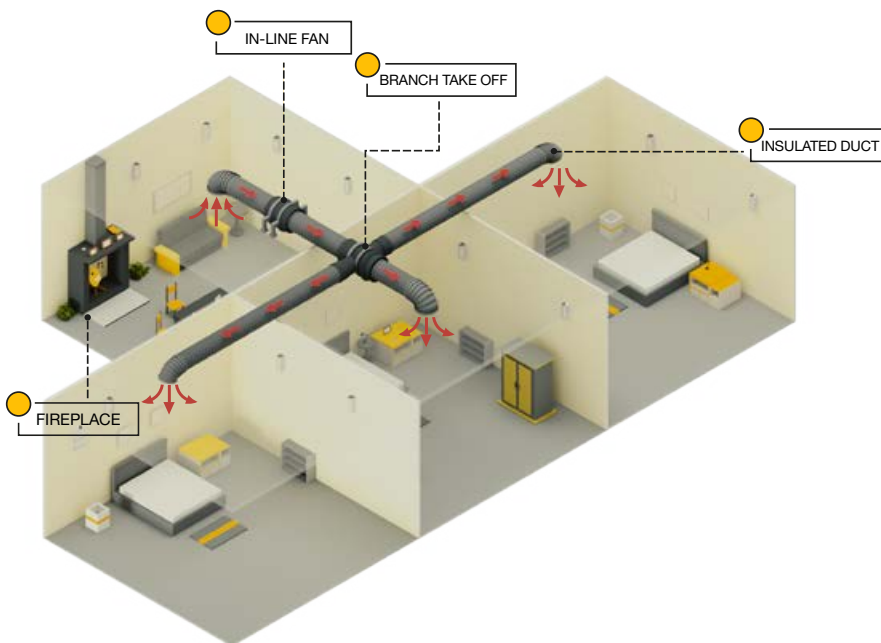

One to One Room (FTPHTK1-1)

One to Two Room (FTPHTK1-2)

One to Three Room (FTPHTK1-3)

- Kits designed for average room sizes of 4m x 4m x 2.5m high, or room volume 38m³.
- Air flow per outlet approx. 50L/sec.
- Minimum velocity at grille outlet is 3.0 to 4.0 m/sec.
- Larger rooms may require more than one outlet.

[†] Air flow without duct and fittings. Figure in brackets is as installed

^{**} Inlet to Outlet

*Conditions apply. For details visit: fantechtrade.com.au/warranty

ONE TO ONE ROOM KIT INCLUDES

- 1 X in-line axial fan with Ø150mm spigot
- 9 metre of insulated flexible duct
- 2 X Ø150mm ceiling mounted adjustable grilles
- 1 X roll of duct tape

ONE TO TWO ROOM KIT INCLUDES

- 1 X in-line mixed-flow fan with Ø150mm spigot
- 12 metre of insulated flexible duct
- 3 X Ø150mm ceiling mounted adjustable grilles
- 1 X Ø150mm branch take off
- 1 X roll of duct tape

ONE TO THREE ROOM KIT INCLUDES

- 1 X in-line mixed-flow fan with Ø200mm spigot
- 15 metre of insulated flexible duct
- 3 X Ø150mm ceiling mounted adjustable grilles
- 1 X Ø200mm ceiling mounted adjustable grille
- 1 X Ø200mm branch take off
- 1 X roll of duct tape