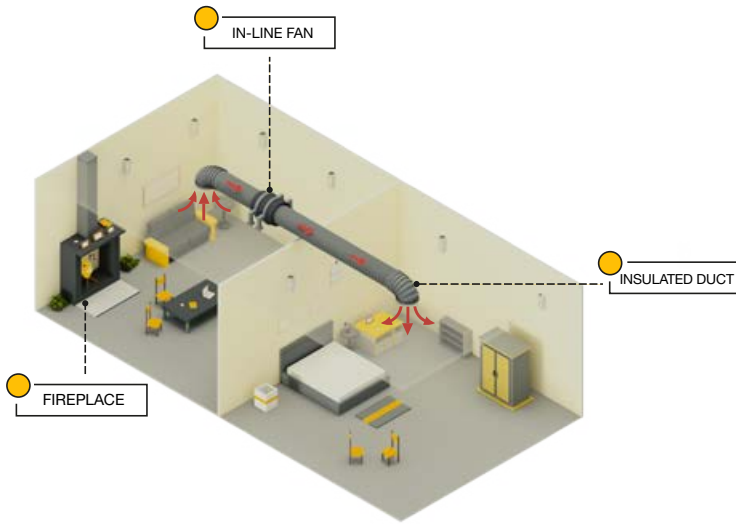

HEAT TRANSFER

IN-LINE DUCT MOUNTED FAN KIT

Heat Transfer Kits are designed to draw warm air from a room with a heat source such as a fireplace or potbelly stove, and deliver this warm air to other areas of the house. They are easy to install and economical to run.

- High air velocity into rooms ensures warm air reaches the occupants.
- Kits include all necessary components.
- High quality in-line fan includes plug and lead.

ACCESSORIES

- VA2.0 Speed Controller/Switch.
- TFC6 Fan Control Thermostat.

One to One Room (FTPHTK1-1)

One to Two Room (FTPHTK1-2)

One to Three Room (FTPHTK1-3)

- Kits designed for average room sizes of 4m x 4m x 2.5m high, or room volume 38m³.
- Air flow per outlet approx. 50L/sec.
- Minimum velocity at grille outlet is 3.0 to 4.0 m/sec.
- Larger rooms may require more than one outlet.

[†] Air flow without duct and fittings. Figure in brackets is as installed

^{**} Inlet to Outlet

*Conditions apply. For details visit: fantechtrade.com.au/warranty

ONE TO ONE ROOM KIT INCLUDES

- 1 X in-line axial fan with Ø150mm spigot
- 9 metre of insulated flexible duct
- 2 X Ø150mm ceiling mounted adjustable grilles
- 1 X roll of duct tape