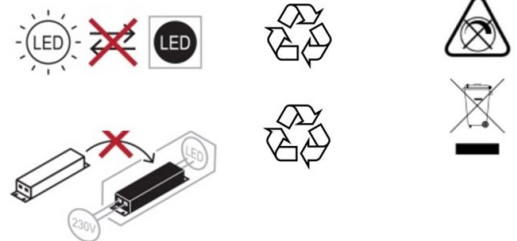

SLR Information

This product contains a light source of energy efficiency **Class E** Regulation 2021 No.1095