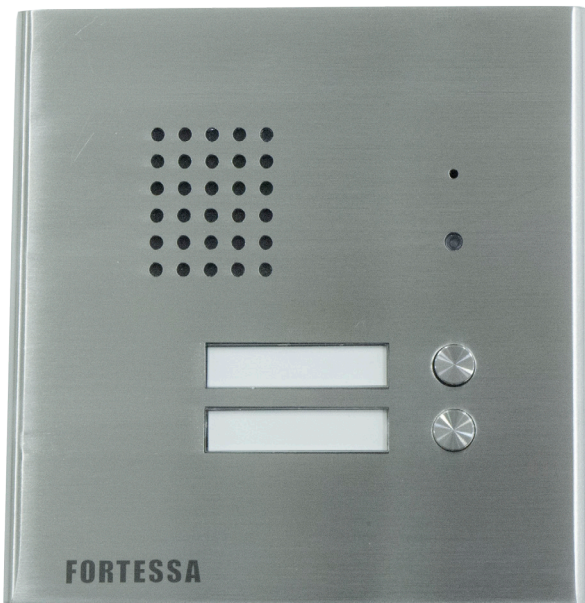

# FORTESSA

CONTROLLED ACCESS BY DESIGN

## DOOR ENTRY

### 2 Way Audio Door Entry Kit

PART CODES: FTAD2

PSU Input	100-240V AC 50/60Hz
PSU Output Voltage 1	1.5A 12v DC (timed)
PSU Output Voltage 2	1A 12v DC
PSU timer relay	0-20 Seconds
Panel Dimensions (mm)	W:128 H:132 D:40
Handset Dimensions (mm)	W:90 H:220 D:55
LED Indication	Green: Power & Door Closed Orange: Door Release
Built in speaker	8 (ohm) /1W
Weatherproof	Yes
Operating Temp	0°C - +45°C
Max Handsets	2 per push button

2 WAY AUDIO SPEECH

VANDAL RESISTANT PANEL

SURFACE MOUNT  
COMPACT DESIGN

PSU WITH BUILT IN  
TIMER RELAY

WALL MOUNT  
SLIMLINE HANDSET

COMPATIBLE WITH FAILSAFE/FAILSECURE  
LOCK RELEASE & MAGLOCK

CHALLENGER SECURITY PRODUCTS