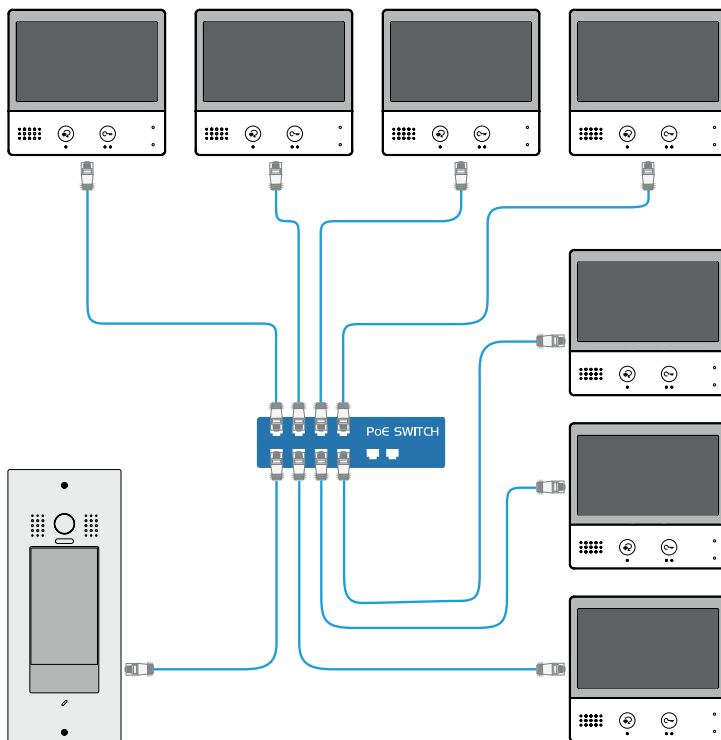

FORTESSA

IP VIDEO DOOR ENTRY

FTDIPSP, FTDIPFP

DIGITAL CALL IP VIDEO ENTRANCE PANELS

- Digital call and access keypad
- Surface and flush mount panels available
- High resolution wide angle colour camera
- LED light for low-light conditions
- Touch sensitive LCD display screen
- Proximity access reader
- Powered via PoE (Power over Ethernet)
- Call divert via internet
- Multiple entrance capability using video distribution module

Linked **in**

CHALLENGER SECURITY PRODUCTS

IP VIDEO DOOR ENTRY

FTDIPSP, FTDIPFP

DIGITAL CALL IP VIDEO ENTRANCE PANELS

FTDIPSP, FTDIPFP	
Power	PoE (Power over Ethernet)
Lan Interface	RJ-45
Lens/Camera Angle	170 degree with fisheye correction
Min illumination	5 lux
Screen	5" Colour TFT
Cable	CAT5 or CAT6
Wiring Distance	Max 100m
Operating Temp	-10 to +50°C
Enviromental protection	IP65
Dimensions (mm)	316(h) x 133(w) x 46(d)
SD Card backup	Yes
Proximity Cards & Tags	DPROXCN (Cards), DPROXT (Tags)
Products used with	FTDIPM7 (Apartment Station), FTDIPS8 (Distribution Module)