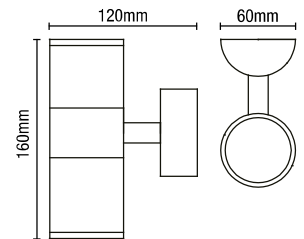

IP65

- Polycarbonate construction
- Corrosion resistant

NESO

Downlight

IP65 Rated
 Class 2

Code	Description	Lamp	Dimensions
CZ-25143-BLK	Neso Downlight	1 x 7W Max LED GU10	Proj:86mm W:81mm H:122mm

IP44

316
 Marine Grade Steel

- Marine grade stainless steel (316) construction
- Corrosion resistant

ISLAY

Up/Down Wall Light

IP44 Rated
 Class 1
 0.7kg

Code	Description	Finish	Lamp	Dimensions
CZ-29320-SST	Islay Up/Down Wall Light	Stainless Steel	2 x 7W max LED GU10	H:160mm W:70mm Proj:120mm
CZ-29320-BLK		Black		
CZ-29320-ANTH		Anthracite		