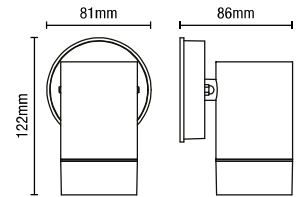

IP65

- Polycarbonate construction
- Corrosion resistant

NESO

Downlight

IP65 Rated
 Class 2

Code	Description	Lamp	Dimensions
CZ-25143-BLK	Neso Downlight	1 x 7W Max LED GU10	Proj:86mm W:81mm H:122mm

IP44

316
 Marine Grade Steel

- Marine grade stainless steel (316) construction
- Corrosion resistant

ISLAY

Up/Down Wall Light

IP44 Rated
 Class 1
 0.7kg

Code	Description	Finish	Lamp	Dimensions
CZ-29320-SST	Islay Up/Down Wall Light	Stainless Steel	2 x 7W max LED GU10	H:160mm W:70mm Proj:120mm
CZ-29320-BLK		Black		
CZ-29320-ANTH		Anthracite		