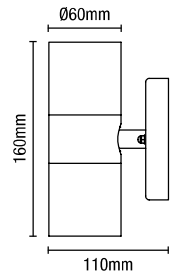

## NESO

Up/Down Wall Light with PIR

IP65  
Rated

PIR  
Sensor

Class 2

Code	Description	Lamp	Dimensions
CZ-31744-BLK	Neso Up/Down Wall Light	2 x 7W Max LED GU10	Proj:110mm W:63mm H:205mm

IP65

- Polycarbonate construction
- Corrosion resistant

## NESO

Up/Down Wall Light

IP65  
Rated

Class 2

Code	Description	Lamp	Dimensions
CZ-25144-BLK	Neso Up/Down Wall Light	2 x 7W Max LED GU10	Proj:110mm W:81mm H:160mm