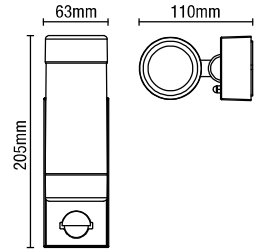

IP65

- Polycarbonate construction
- Corrosion resistant
- PIR sensor
- 6m Detection Distance

## NESO

Up/Down Wall Light with PIR

IP65  
Rated

PIR  
Sensor

Class 2

Code	Description	Lamp	Dimensions
CZ-31744-BLK	Neso Up/Down Wall Light	2 x 7W Max LED GU10	Proj:110mm W:63mm H:205mm

IP65

- Polycarbonate construction
- Corrosion resistant

## NESO

Up/Down Wall Light

IP65  
Rated

Class 2

Code	Description	Lamp	Dimensions
CZ-25144-BLK	Neso Up/Down Wall Light	2 x 7W Max LED GU10	Proj:110mm W:81mm H:160mm