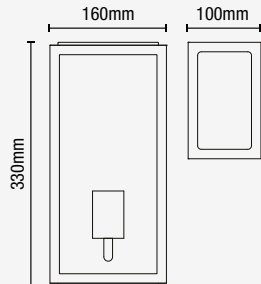

IP44

- Stainless steel construction
- Contemporary box lantern
- Available in 3 finishes

## Box Lantern

 IP44 Rated  
 Class 1  
 1.7kg

Code	Description	Finish	Lamp	Dimensions
ZN-20944-BLK	Minerva Box Lantern	Black	1 x 10W max LED E27 GLS	W:160mm H:330mm Proj:100mm
ZN-20944-SIL		Silver		
ZN_20944-ANTH		Anthracite		