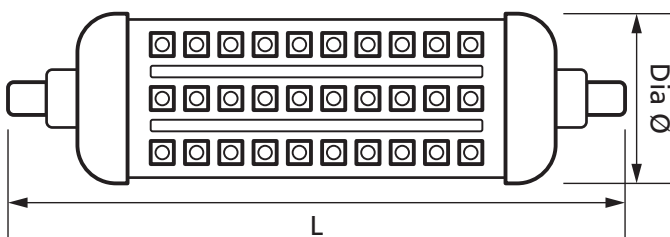

9W LED R7s

Product Ref: **CRLED/118 110V**

Technical Features:

- Low power consumption
- Long lamp life
- Low surface temperature
- Up to 95% energy savings
- No UV output
- Instant start
- Suitable replacement for 118mm 110V halogen lamps
- Ideal for retro fitting into floodlights and uplighters

Product Specification

Beam Angle	220°
Cap Type	R7s
Colour Temperature	6000K
Compliance	UKCA, CE
CRI	80
Dimmable	No
Energy Rating	F
Guarantee	3 Years
Lamp Life (L70/B50)	25000 hours
Lamp Type	LED Tungsten Halogen
Lumens	1050lm
Lumens (Useful) 360°	1050lm
Mercury Content	0mg
Switching Cycles	100000
Voltage Rating	110V
Wattage	9W
Weight	0.045kg
Diameter Ø	23.5mm
Length	118mm