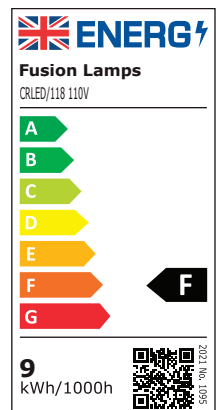

9W LED R7s

Product Ref: **CRLED/118 110V**

Technical Features:

- Low power consumption
- Long lamp life
- Low surface temperature
- Up to 95% energy savings
- No UV output
- Instant start
- Suitable replacement for 118mm 110V halogen lamps
- Ideal for retro fitting into floodlights and uplighters

Product Specification

Beam Angle	220°
Cap Type	R7s
Colour Temperature	6000K
Compliance	UKCA, CE
CRI	80
Dimmable	No
Energy Rating	F
Guarantee	3 Years
Lamp Life (L70/B50)	25000 hours
Lamp Type	LED Tungsten Halogen
Lumens	1050lm
Lumens (Useful) 360°	1050lm
Mercury Content	0mg
Switching Cycles	100000
Voltage Rating	110V
Wattage	9W
Weight	0.045kg
Diameter Ø	23.5mm
Length	118mm