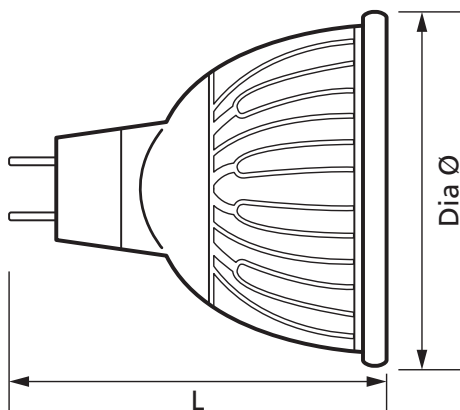

## 4W 12V MR11 LED Lamp 4000K

Product Ref: **CRLED/MR11CW**

### Technical Features:

- Low power consumption
- Long lamp life
- Low surface temperature
- Can operate AC/DC 12V
- Up to 90% energy savings
- No UV output • Retrofit size
- Suitable replacement for a 20W and 35W halogen lamp
- Ideal for accent and general lighting (eg; hotels, shops, offices)
- Suitable for use with most standard 12V transformers

## Product Specification

Beam Angle	38°
Cap Type	GU4
Colour Temperature	4000K
Compliance	UKCA, CE
CRI	80
Dimmable	No
Energy Rating	G
Guarantee	3 Years
Lamp Life (L70/B50)	25000 hours
Lamp Type	LED Low Voltage
Lumens	280lm
Lumens (Useful) 90°	230lm
Mercury Content	0mg
Switching Cycles	100000
Voltage Rating	12V
Wattage	4W
Weight	0.018kg
Diameter Ø	34mm
Length	42mm