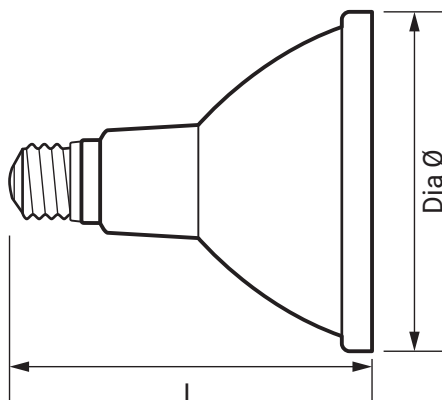

8W ES LED PAR38 Lamp IP65 Blue

Product Ref: **CRLED/PAR38BL**

Technical Features:

- Low power consumption
- Long lamp life
- Low surface temperature
- No UV output
- Suitable for outdoor use in a certified IP rated fitting

Product Specification

Beam Angle	30°
Cap Type	ES/E27
Colour Temperature	Blue
Compliance	UKCA, CE
Dimmable	No
Energy Rating	D
Guarantee	3 Years
Finish	Silver
Lamp Life (L70/B50)	30000
Lamp Type	LED PAR
Lens Colour	Opal
Lumens	60lm
Lumens (Useful) 90°	58lm
Mercury Content	0mg
Suitable For	Outdoor use in a certified IP rated fitting
Switching Cycles	100000
Voltage Rating	230V
Wattage	8W
Weight	0.154kg
Diameter Ø	121mm
Length	135mm