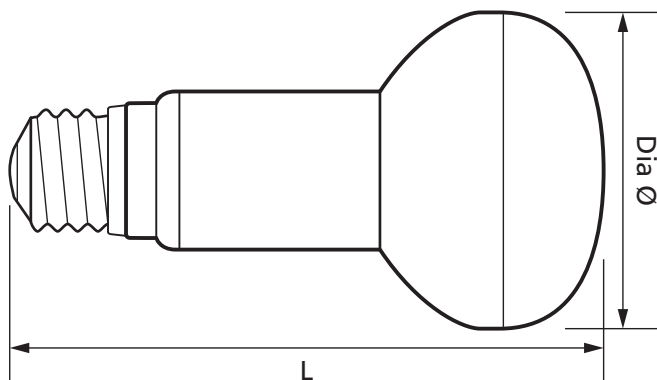

7.5W LED R63 Reflector

Product Ref: **CRLED/R63/DIM**

Technical Features:

- Low power consumption
- Long lamp life
- Low surface temperature
- Up to 90% energy savings
- No UV output
- Suitable replacement for a R63/40W incandescent lamp

Product Specification

Beam Angle	120°
Cap Type	ES/E27
Colour Temperature	3000K
Compliance	UKCA, CE
CRI	80
Dimmable	Yes
Energy Rating	F
Guarantee	3 Years
Finish	Opal
Lamp Life (L70/B50)	25000 hours
Lamp Type	LED Reflectors
Lumens	700lm
Lumens (Useful) 360°	700lm
Mercury Content	0mg
Size	R63
Switching Cycles	100000
Voltage Rating	230V
Wattage	7.5W
Weight	0.110kg
Diameter Ø	63mm
Length	105mm