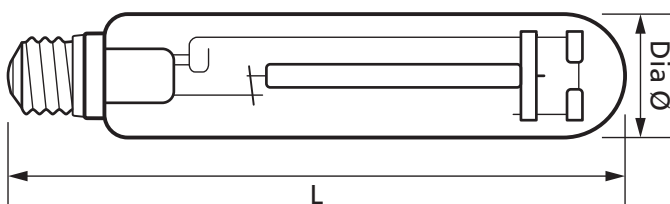

## 70W High Output Sodium

Product Ref: **ED70SONT/HO/I**

## Product Specification

Burning Position	Universal
Cap Type	ES/E27
Colour Temperature	2000K
Compliance	UKCA, CE
CRI	20
Dimmable	No
Energy Rating	F
Internal Ignitor	Yes
Lamp Life (L70/B50)	28000 hours
Lamp Type	SON - High Pressure Sodium
Lens Colour	Clear
Lumens	6600lm
Lumens (Useful) 360°	6600lm
Mercury Content	8.33mg
Wattage	70W
Weight	0.063kg
Diameter Ø	39mm
Length	156mm