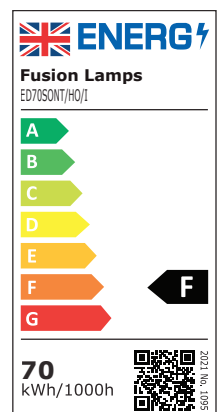

## 70W High Output Sodium

Product Ref: **ED70SONT/HO/I**

## Product Specification

Burning Position	Universal
Cap Type	ES/E27
Colour Temperature	2000K
Compliance	UKCA, CE
CRI	20
Dimmable	No
Energy Rating	F
Internal Ignitor	Yes
Lamp Life (L70/B50)	28000 hours
Lamp Type	SON - High Pressure Sodium
Lens Colour	Clear
Lumens	6600lm
Lumens (Useful) 360°	6600lm
Mercury Content	8.33mg
Wattage	70W
Weight	0.063kg
Diameter Ø	39mm
Length	156mm