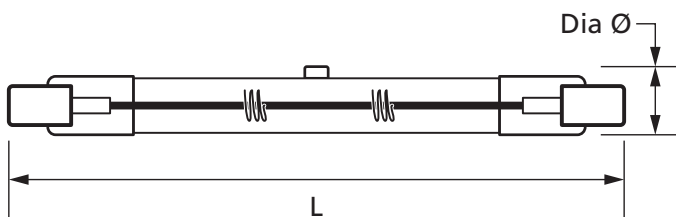

## 80W 230V R7s 78mm Dimmable Halogen Linear Lamp 2900K

Product Ref:

**EDHES80240/78MM**

**Technical Features:**

- Used in outside floodlights creating a clear halogen light effect

## Product Specification

Cap Type	R7s
Colour Temperature	2900K
Compliance	UKCA, CE
CRI	100
Dimmable	Yes
Energy Rating	G
Lamp Life (L70/B50)	2000 hours
Lumens	1380lm
Lumens (Useful) 360°	1380lm
Mercury Content	0mg
Lamp Type	Halogen R7s
Voltage Rating	230V
Wattage	80W
Weight	0.007kg
Diameter Ø	12mm
Length	78mm