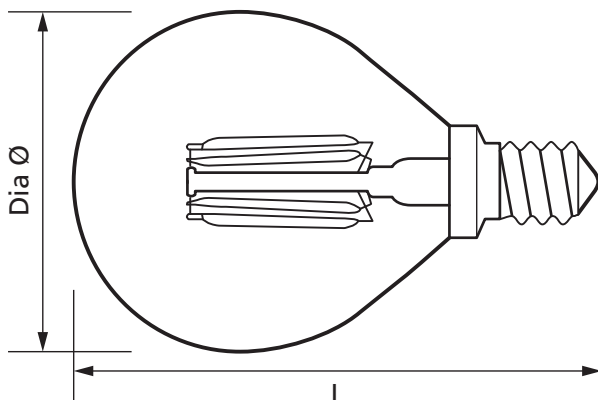

4W SES LED Dimmable Filament Golf Ball Lamp 2700K

Product Ref:

EDLED/FG45/4SES/DIM

Technical Features:

- Low power consumption
- Long lamp life
- Low surface temperature
- Up to 95% energy savings
- No UV output
- Suitable replacement for a 40W incandescent lamp
- Gives a sparkling effect

Product Specification

Beam Angle	300°
Cap Type	SES/E14
Colour Temperature	2700K
Compliance	UKCA, CE
CRI	80
Dimmable	Yes
Energy Rating	E
Guarantee	2 Years
Finish	Clear
Lamp Life (L70/B50)	15000 hours
Lamp Type	LED Golfballs
Lumens	470lm
Lumens (Useful) 360°	470lm
Mercury Content	0mg
Switching Cycles	70000
Voltage Rating	230V
Wattage	4W
Weight	0.021kg
Diameter Ø	45mm
Length	78mm