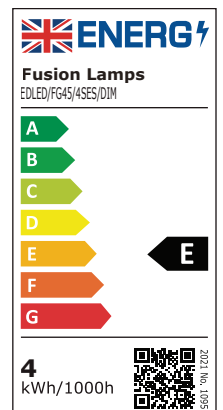

4W SES LED Dimmable Filament Golf Ball Lamp 2700K

Product Ref:

EDLED/FG45/4SES/DIM

Technical Features:

- Low power consumption
- Long lamp life
- Low surface temperature
- Up to 95% energy savings
- No UV output
- Suitable replacement for a 40W incandescent lamp
- Gives a sparkling effect

Product Specification

Beam Angle	300°
Cap Type	SES/E14
Colour Temperature	2700K
Compliance	UKCA, CE
CRI	80
Dimmable	Yes
Energy Rating	E
Guarantee	2 Years
Finish	Clear
Lamp Life (L70/B50)	15000 hours
Lamp Type	LED Golfballs
Lumens	470lm
Lumens (Useful) 360°	470lm
Mercury Content	0mg
Switching Cycles	70000
Voltage Rating	230V
Wattage	4W
Weight	0.021kg
Diameter Ø	45mm
Length	78mm