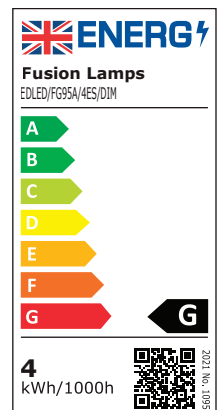

## 4W ES LED Dimmable Filament Vintage Product Specification 95mm Globe Lamp Amber 2200K

Product Ref:

**EDLED/FG95A/4ES/DIM**

**Technical Features:**

- Low power consumption
- Long lamp life
- Low surface temperature
- Up to 90% energy savings
- No UV output
- Suitable replacement for a 40W and 60W incandescent globe

Beam Angle	300°
Cap Type	ES/E27
Colour Temperature	2200K
Compliance	UKCA, CE
CRI	80
Dimmable	Yes
Energy Rating	G
Guarantee	2 Years
Finish	Amber
Lamp Life (L70/B50)	15000 hours
Lamp Type	LED Globes
Lumens	320lm
Lumens (Useful) 360°	320lm
Mercury Content	0mg
Switching Cycles	70000
Voltage Rating	230V
Wattage	4W
Weight	0.054kg
Diameter Ø	95mm
Length	140mm