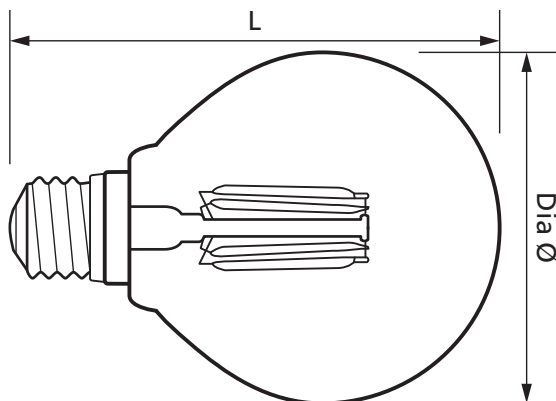

## 4W ES LED Dimmable Filament Vintage Product Specification 95mm Globe Lamp Amber 2200K

Product Ref:

**EDLED/FG95A/4ES/DIM**

**Technical Features:**

- Low power consumption
- Long lamp life
- Low surface temperature
- Up to 90% energy savings
- No UV output
- Suitable replacement for a 40W and 60W incandescent globe

Beam Angle	300°
Cap Type	ES/E27
Colour Temperature	2200K
Compliance	UKCA, CE
CRI	80
Dimmable	Yes
Energy Rating	G
Guarantee	2 Years
Finish	Amber
Lamp Life (L70/B50)	15000 hours
Lamp Type	LED Globes
Lumens	320lm
Lumens (Useful) 360°	320lm
Mercury Content	0mg
Switching Cycles	70000
Voltage Rating	230V
Wattage	4W
Weight	0.054kg
Diameter Ø	95mm
Length	140mm