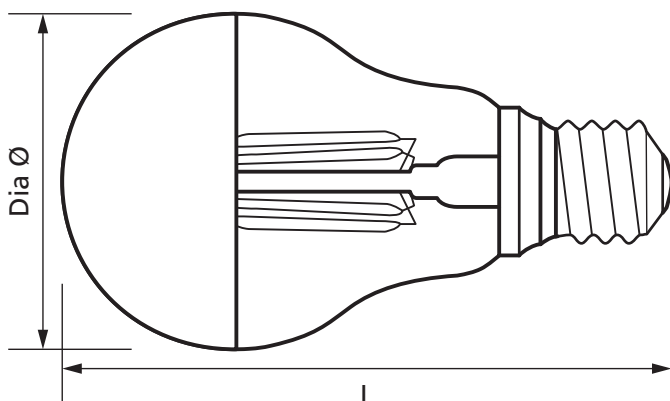

6W ES LED Filament GLS Lamp Crown Silver 2700K

Product Ref:

EDLED/FGLS6ES/CS

Technical Features:

- Low power consumption
- Long lamp life
- Low surface temperature
- Up to 85% energy savings
- No UV output
- Suitable replacement for a 40W incandescent crown silver lamp

Product Specification

Beam Angle	300°
Cap Type	ES/E27
Colour Temperature	2700K
Compliance	UKCA, CE
CRI	80
Dimmable	No
Energy Rating	F
Guarantee	2 Years
Finish	Silver
Lamp Life (L70/B50)	15000 hours
Lamp Type	LED GLS
Lumens	600lm
Lumens (Useful) 360°	600lm
Mercury Content	0mg
Switching Cycles	70000
Voltage Rating	230V
Wattage	6W
Weight	0.035kg
Diameter Ø	60mm
Length	108mm