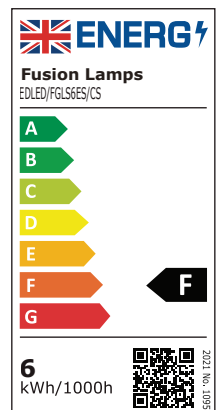

6W ES LED Filament GLS Lamp Crown Silver 2700K

Product Ref:

EDLED/FGLS6ES/CS

Technical Features:

- Low power consumption
- Long lamp life
- Low surface temperature
- Up to 85% energy savings
- No UV output
- Suitable replacement for a 40W incandescent crown silver lamp

Product Specification

Beam Angle	300°
Cap Type	ES/E27
Colour Temperature	2700K
Compliance	UKCA, CE
CRI	80
Dimmable	No
Energy Rating	F
Guarantee	2 Years
Finish	Silver
Lamp Life (L70/B50)	15000 hours
Lamp Type	LED GLS
Lumens	600lm
Lumens (Useful) 360°	600lm
Mercury Content	0mg
Switching Cycles	70000
Voltage Rating	230V
Wattage	6W
Weight	0.035kg
Diameter Ø	60mm
Length	108mm