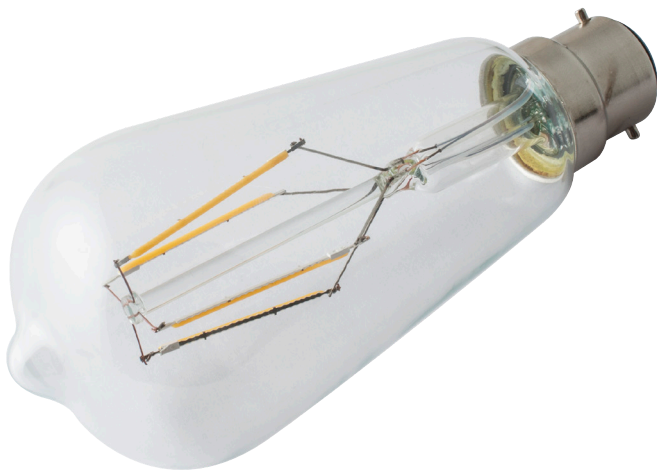

## 4W BC LED Filament ST58 Squirrel Cage Lamp 2200K

Product Ref: **EDLED/FST58/4BC**

### Technical Features:

- Low power consumption
- Long lamp life
- Low surface temperature
- Up to 95% energy savings
- No UV output
- Suitable replacement for a 40W and 60W incandescent squirrel cage lamp

## Product Specification

Beam Angle	300°
Cap Type	BC/B22
Colour Temperature	2200K
Compliance	UKCA, CE
CRI	80
Dimmable	No
Energy Rating	F
Guarantee	2 Years
Finish	Clear
Lamp Life (L70/B50)	15000 hours
Lamp Type	LED Squirrel Cage
Lumens	400lm
Lumens (Useful) 360°	400lm
Mercury Content	0mg
Switching Cycles	70000
Voltage Rating	230V
Wattage	4W
Weight	0.043kg
Diameter Ø	58mm
Length	132mm