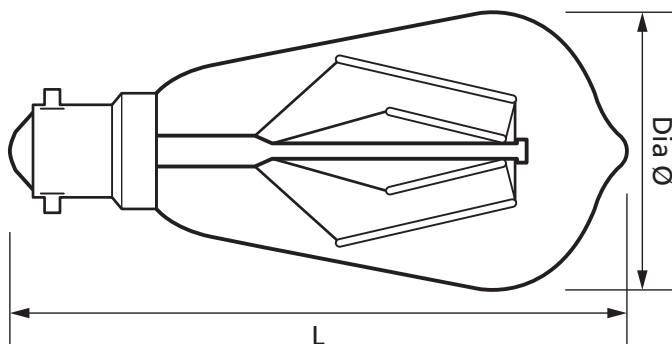

## 4W BC LED Filament ST58 Squirrel Cage Lamp 2200K

Product Ref: **EDLED/FST58/4BC**

### Technical Features:

- Low power consumption
- Long lamp life
- Low surface temperature
- Up to 95% energy savings
- No UV output
- Suitable replacement for a 40W and 60W incandescent squirrel cage lamp

## Product Specification

Beam Angle	300°
Cap Type	BC/B22
Colour Temperature	2200K
Compliance	UKCA, CE
CRI	80
Dimmable	No
Energy Rating	F
Guarantee	2 Years
Finish	Clear
Lamp Life (L70/B50)	15000 hours
Lamp Type	LED Squirrel Cage
Lumens	400lm
Lumens (Useful) 360°	400lm
Mercury Content	0mg
Switching Cycles	70000
Voltage Rating	230V
Wattage	4W
Weight	0.043kg
Diameter Ø	58mm
Length	132mm