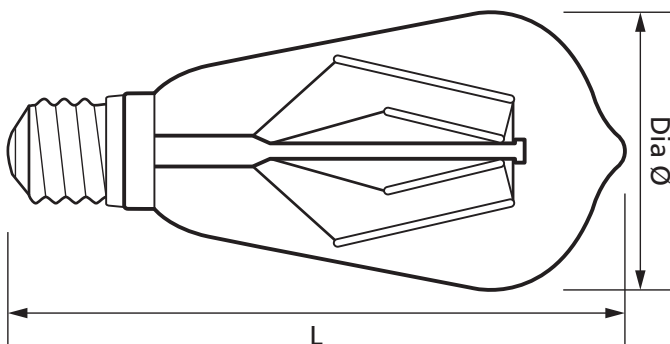

4W ES LED Dimmable Filament Vintage Product Specification ST58 Squirrel Cage Lamp Amber 2200K

Product Ref:

EDLED/FST58A/4ES/DIM

Technical Features:

- Low power consumption
- Long lamp life
- Low surface temperature
- Up to 95% energy savings
- No UV output
- Suitable replacement for a 40W and 60W incandescent squirrel cage lamp

Beam Angle	300°
Cap Type	ES/E27
Colour Temperature	2200K
Compliance	UKCA, CE
CRI	80
Dimmable	Yes
Energy Rating	G
Guarantee	2 Years
Finish	Amber
Lamp Life (L70/B50)	15000 hours
Lamp Type	LED Squirrel Cage
Lumens	320lm
Lumens (Useful) 360°	320lm
Mercury Content	0mg
Switching Cycles	70000
Voltage Rating	230V
Wattage	4W
Weight	0.047kg
Diameter Ø	58mm
Length	132mm