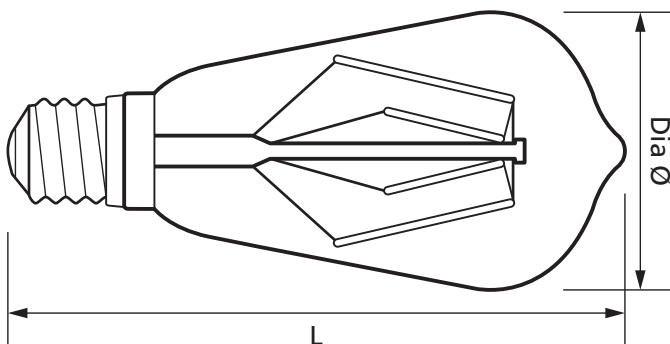

## 4W ES LED Filament Vintage ST58 Squirrel Cage Lamp Amber 2200K

Product Ref:

**EDLED/FST58A/4ES**

**Technical Features:**

- Low power consumption
- Long lamp life
- Low surface temperature
- Up to 95% energy savings
- No UV output
- Suitable replacement for a 40W and 60W incandescent squirrel cage lamp

## Product Specification

Beam Angle	300°
Cap Type	ES/E27
Colour Temperature	2200K
Compliance	UKCA, CE
CRI	80
Dimmable	No
Energy Rating	G
Guarantee	2 Years
Finish	Amber
Lamp Life (L70/B50)	15000 hours
Lamp Type	LED Squirrel Cage
Lumens	320lm
Lumens (Useful) 360°	320lm
Mercury Content	0mg
Switching Cycles	70000
Voltage Rating	230V
Wattage	4W
Weight	0.035kg
Diameter Ø	58mm
Length	132mm