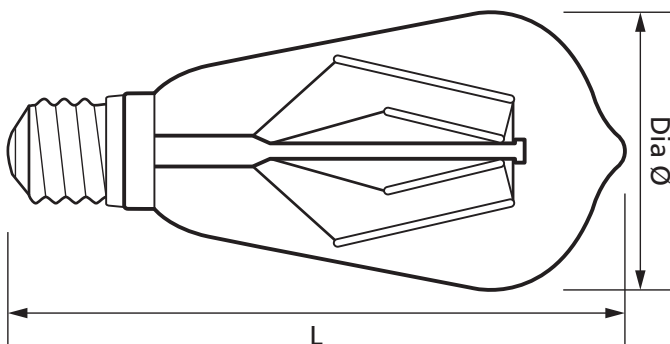

## 4W ES LED Filament ST64 Squirrel Cage Lamp 2200K

Product Ref: **EDLED/FST64/4ES**

### Technical Features:

- Low power consumption
- Long lamp life
- Low surface temperature
- Up to 95% energy savings
- No UV output
- Suitable replacement for a 40W and 60W incandescent squirrel cage lamp

## Product Specification

Beam Angle	300°
Cap Type	ES/E27
Colour Temperature	2200K
Compliance	UKCA, CE
CRI	80
Dimmable	No
Energy Rating	F
Guarantee	2 Years
Finish	Clear
Lamp Life (L70/B50)	15000 hours
Lamp Type	LED Squirrel Cage
Lumens	400lm
Lumens (Useful) 360°	400lm
Mercury Content	0mg
Switching Cycles	70000
Voltage Rating	230V
Wattage	4W
Weight	0.041kg
Diameter Ø	64mm
Length	143mm