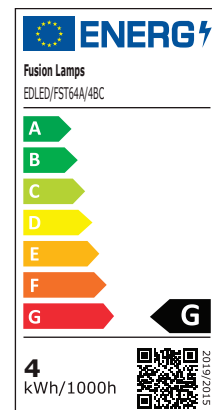

4W BC LED Filament Vintage ST64 Squirrel Cage Lamp Amber 2200K

Product Ref:

EDLED/FST64A/4BC

Technical Features:

- Low power consumption
- Long lamp life
- Low surface temperature
- Up to 95% energy savings
- No UV output
- Suitable replacement for a 40W and 60W incandescent squirrel cage lamp

Product Specification

Beam Angle	300°
Cap Type	BC/B22
Colour Temperature	2200K
Compliance	UKCA, CE
CRI	80
Dimmable	No
Energy Rating	G
Guarantee	2 Years
Finish	Amber
Lamp Life (L70/B50)	15000 hours
Lamp Type	LED Squirrel Cage
Lumens	320lm
Lumens (Useful) 360°	320lm
Mercury Content	0mg
Switching Cycles	70000
Voltage Rating	230V
Wattage	4W
Weight	0.046kg
Diameter Ø	64mm
Length	143mm