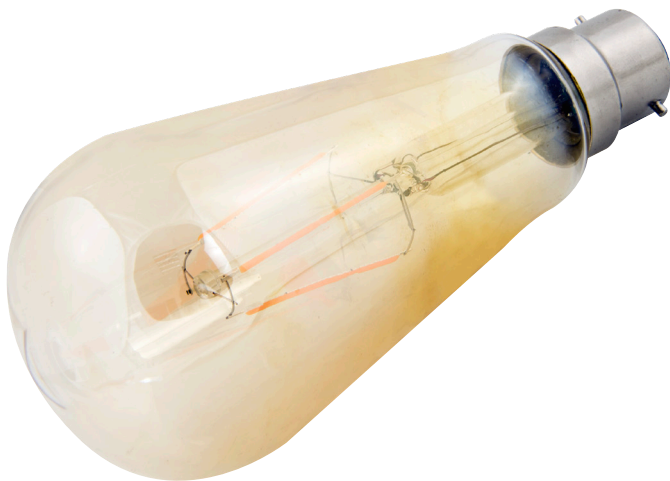

4W BC LED Filament Vintage ST64 Squirrel Cage Lamp Amber 2200K

Product Ref:

EDLED/FST64A/4BC

Technical Features:

- Low power consumption
- Long lamp life
- Low surface temperature
- Up to 95% energy savings
- No UV output
- Suitable replacement for a 40W and 60W incandescent squirrel cage lamp

Product Specification

Beam Angle	300°
Cap Type	BC/B22
Colour Temperature	2200K
Compliance	UKCA, CE
CRI	80
Dimmable	No
Energy Rating	G
Guarantee	2 Years
Finish	Amber
Lamp Life (L70/B50)	15000 hours
Lamp Type	LED Squirrel Cage
Lumens	320lm
Lumens (Useful) 360°	320lm
Mercury Content	0mg
Switching Cycles	70000
Voltage Rating	230V
Wattage	4W
Weight	0.046kg
Diameter Ø	64mm
Length	143mm