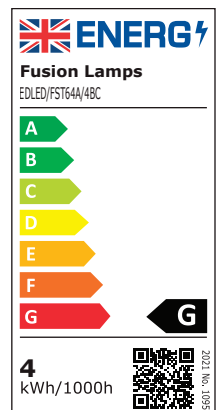

4W BC LED Filament Vintage ST64 Squirrel Cage Lamp Amber 2200K

Product Ref:

EDLED/FST64A/4BC

Technical Features:

- Low power consumption
- Long lamp life
- Low surface temperature
- Up to 95% energy savings
- No UV output
- Suitable replacement for a 40W and 60W incandescent squirrel cage lamp

Product Specification

Beam Angle	300°
Cap Type	BC/B22
Colour Temperature	2200K
Compliance	UKCA, CE
CRI	80
Dimmable	No
Energy Rating	G
Guarantee	2 Years
Finish	Amber
Lamp Life (L70/B50)	15000 hours
Lamp Type	LED Squirrel Cage
Lumens	320lm
Lumens (Useful) 360°	320lm
Mercury Content	0mg
Switching Cycles	70000
Voltage Rating	230V
Wattage	4W
Weight	0.046kg
Diameter Ø	64mm
Length	143mm