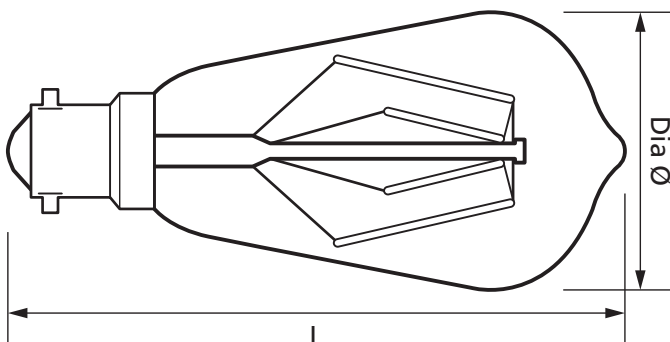

4W BC LED Filament Vintage ST64 Squirrel Cage Lamp Amber 2200K

Product Ref:

EDLED/FST64A/4BC

Technical Features:

- Low power consumption
- Long lamp life
- Low surface temperature
- Up to 95% energy savings
- No UV output
- Suitable replacement for a 40W and 60W incandescent squirrel cage lamp

Product Specification

Beam Angle	300°
Cap Type	BC/B22
Colour Temperature	2200K
Compliance	UKCA, CE
CRI	80
Dimmable	No
Energy Rating	G
Guarantee	2 Years
Finish	Amber
Lamp Life (L70/B50)	15000 hours
Lamp Type	LED Squirrel Cage
Lumens	320lm
Lumens (Useful) 360°	320lm
Mercury Content	0mg
Switching Cycles	70000
Voltage Rating	230V
Wattage	4W
Weight	0.046kg
Diameter Ø	64mm
Length	143mm