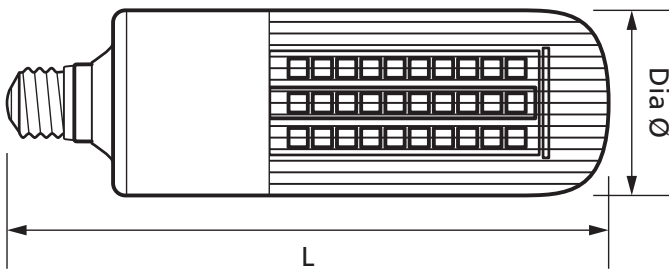

15W LED HID

Product Ref: **EDLED/HID15**

Technical Features:

- 57 super bright SMDs
- Low power consumption
- Long lamp life
- Low surface temperature
- Up to 90% energy savings
- No UV output
- Suitable replacement for 70W HID lamps
- Instant start
- Can be used in enclosed fittings
- Ideal for retrofitting into bollards, bulkheads etc

Product Specification

Beam Angle	300°
Cap Type	ES/E27
Colour Temperature	6000K
Compliance	UKCA, CE
CRI	80
Dimmable	No
Energy Rating	F
Guarantee	3 Years
Lamp Life (L70/B50)	25000 hours
Lamp Type	LED Discharge
Lumens	1575lm
Lumens (Useful) 360°	1575lm
Mercury Content	0mg
Switching Cycles	100000
Voltage Rating	230V
Wattage	15W
Weight	0.129kg
Diameter Ø	65mm
Length	165mm