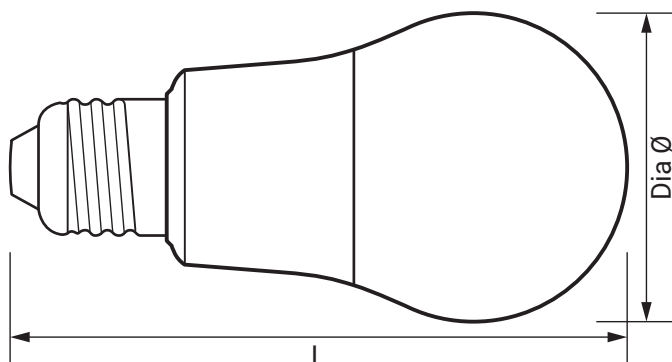

Premium 12.7W LED ES GLS Lamp 2700K

Product Ref: **F12.7ES**

Technical Features:

- Low power consumption
- Long lamp life
- Low surface temperature
- Up to 85% energy savings
- Polycarbonate cover
- No UV output
- Suitable replacement for a 100W incandescent lamp
- Ideal for bedrooms, living rooms and other domestic applications

Product Specification

Beam Angle	200°
Cap Type	ES/E27
Colour	White
Colour Temperature	2700K
Compliance	UKCA, CE
CRI	80
Dimmable	No
Energy Rating	E
Guarantee	3 Years
Lamp Life (L70/B50)	25000 hours
Lamp Type	LED Candles
Lens Colour	Opal
Lumens	1524lm
Lumens (Useful) 360°	1524lm
Mercury Content	0mg
Switching Cycles	100000
Voltage Rating	230V
Wattage	12.7W
Weight	0.129kg
Diameter Ø	60mm
Length	120mm