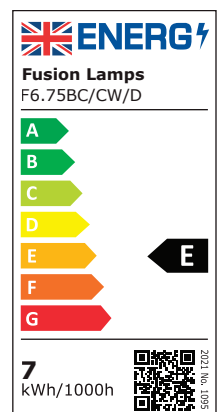

Premium 6.75W LED BC Dimmable GLS Lamp 4000K

Product Ref: **F6.75BC/CW/D**

Technical Features:

- Low power consumption
- Long lamp life
- Low surface temperature
- Up to 85% energy savings
- Polycarbonate cover
- No UV output
- Suitable replacement for a 60W incandescent lamp
- Ideal for bedrooms, living rooms and other domestic applications

Product Specification

Beam Angle	200°
Cap Type	BC/B22
Colour	White
Colour Temperature	4000K
Compliance	UKCA, CE
CRI	80
Dimmable	Yes
Energy Rating	E
Guarantee	3 Years
Lamp Life (L70/B50)	25000 hours
Lamp Type	LED Candles
Lens Colour	Opal
Lumens	480lm
Lumens (Useful) 360°	480lm
Mercury Content	0mg
Switching Cycles	100000
Voltage Rating	230V
Wattage	6.75W
Weight	0.070kg
Diameter Ø	60mm
Length	108mm