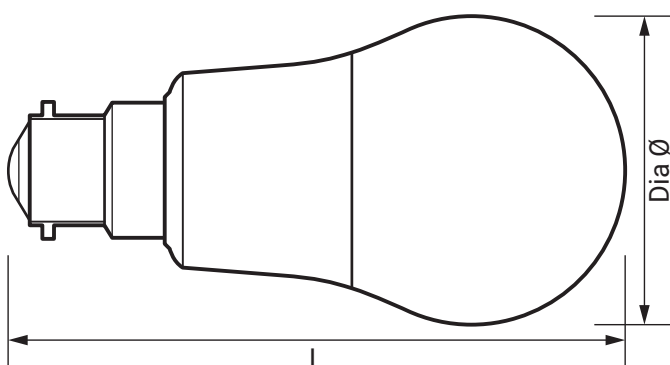

Premium 6.75W LED BC Dimmable GLS Lamp 4000K

Product Ref: **F6.75BC/CW/D**

Technical Features:

- Low power consumption
- Long lamp life
- Low surface temperature
- Up to 85% energy savings
- Polycarbonate cover
- No UV output
- Suitable replacement for a 60W incandescent lamp
- Ideal for bedrooms, living rooms and other domestic applications

Product Specification

Beam Angle	200°
Cap Type	BC/B22
Colour	White
Colour Temperature	4000K
Compliance	UKCA, CE
CRI	80
Dimmable	Yes
Energy Rating	E
Guarantee	3 Years
Lamp Life (L70/B50)	25000 hours
Lamp Type	LED Candles
Lens Colour	Opal
Lumens	480lm
Lumens (Useful) 360°	480lm
Mercury Content	0mg
Switching Cycles	100000
Voltage Rating	230V
Wattage	6.75W
Weight	0.070kg
Diameter Ø	60mm
Length	108mm