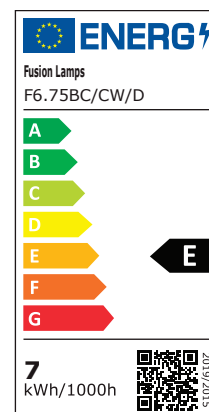

Premium 6.75W LED BC Dimmable GLS Lamp 4000K

Product Ref: **F6.75BC/CW/D**

Technical Features:

- Low power consumption
- Long lamp life
- Low surface temperature
- Up to 85% energy savings
- Polycarbonate cover
- No UV output
- Suitable replacement for a 60W incandescent lamp
- Ideal for bedrooms, living rooms and other domestic applications

Product Specification

Beam Angle	200°
Cap Type	BC/B22
Colour	White
Colour Temperature	4000K
Compliance	UKCA, CE
CRI	80
Dimmable	Yes
Energy Rating	E
Guarantee	3 Years
Lamp Life (L70/B50)	25000 hours
Lamp Type	LED Candles
Lens Colour	Opal
Lumens	480lm
Lumens (Useful) 360°	480lm
Mercury Content	0mg
Switching Cycles	100000
Voltage Rating	230V
Wattage	6.75W
Weight	0.070kg
Diameter Ø	60mm
Length	108mm