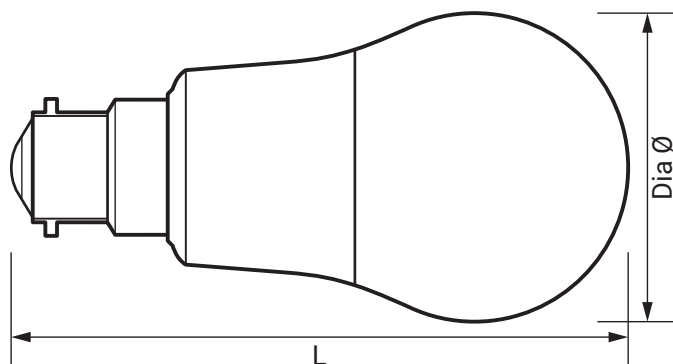

Premium 8.8W LED BC GLS Lamp 2700K

Product Ref: **F8.8BC**

Technical Features:

- Low power consumption
- Long lamp life
- Low surface temperature
- Up to 85% energy savings
- Polycarbonate cover
- No UV output
- Suitable replacement for a 75W incandescent lamp
- Ideal for bedrooms, living rooms and other domestic applications

Product Specification

Beam Angle	200°
Cap Type	BC/B22
Colour	White
Colour Temperature	2700K
Compliance	UKCA, CE
CRI	80
Dimmable	No
Energy Rating	E
Guarantee	3 Years
Lamp Life (L70/B50)	25000 hours
Lamp Type	LED Candles
Lens Colour	Opal
Lumens	1056lm
Lumens (Useful) 360°	1056lm
Mercury Content	0mg
Switching Cycles	100000
Voltage Rating	230V
Wattage	8.8W
Weight	0.041kg
Diameter Ø	60mm
Length	109mm