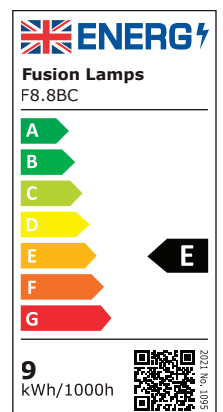

Premium 8.8W LED BC GLS Lamp 2700K

Product Ref: **F8.8BC**

Technical Features:

- Low power consumption
- Long lamp life
- Low surface temperature
- Up to 85% energy savings
- Polycarbonate cover
- No UV output
- Suitable replacement for a 75W incandescent lamp
- Ideal for bedrooms, living rooms and other domestic applications

Product Specification

Beam Angle	200°
Cap Type	BC/B22
Colour	White
Colour Temperature	2700K
Compliance	UKCA, CE
CRI	80
Dimmable	No
Energy Rating	E
Guarantee	3 Years
Lamp Life (L70/B50)	25000 hours
Lamp Type	LED Candles
Lens Colour	Opal
Lumens	1056lm
Lumens (Useful) 360°	1056lm
Mercury Content	0mg
Switching Cycles	100000
Voltage Rating	230V
Wattage	8.8W
Weight	0.041kg
Diameter Ø	60mm
Length	109mm