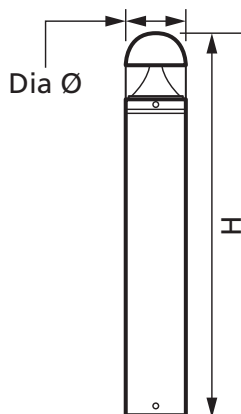

### 20W/24W LED Bollard 4000K

Product Ref: **FBOLLARD**

#### Technical Features:

- Aluminium black powder coated body
- Wattage selectable 20W/24W
- Lumen Output: 1200lm (20W), 1500lm (24W)
- Supplied with 3 x "J" bolts & fixings
- Pre-wired with 1.2m cable
- LED Lifetime: 50,000hrs (L70/B50)

## Product Specification

Class	Class 1
Colour	Black
Colour Temperature	4000K
Compliance	UKCA, CE
Frequency	50 / 60Hz
Guarantee	5 Years
IK Rating	IK08
IP Rating	IP65
Lamp Life	50000 hours
Lumens	1200lm / 1500lm
Material	Aluminium
Mounting	Floor
Supplied With	3 x J bolts and fixings
Voltage Rating	230V
Wattage	20W / 24W
Weight	5.900kg
Diameter Ø	160mm
Length	1000mm