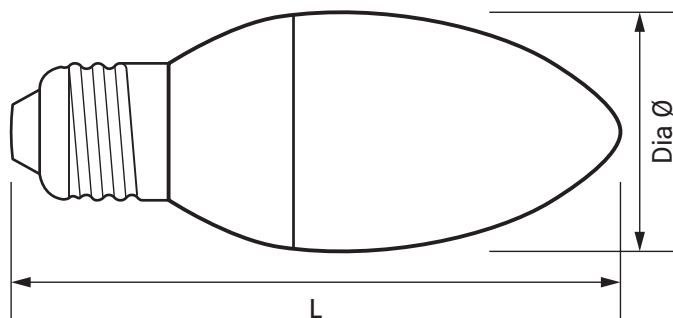

Premium 4W LED ES Dimmable Candle Lamp 4000K

Product Ref: **FC4ES/CW/D**

Technical Features:

- Low power consumption
- Long lamp life
- Low surface temperature
- Up to 90% energy savings
- Polycarbonate cover
- No UV output
- Suitable replacement for a 40W incandescent lamp

Product Specification

| | |
|----------------------|-------------|
| Beam Angle | 200° |
| Cap Type | ES/E27 |
| Colour | White |
| Colour Temperature | 4000K |
| Compliance | UKCA, CE |
| CRI | 80 |
| Dimmable | Yes |
| Energy Rating | E |
| Guarantee | 3 Years |
| Lamp Life (L70/B50) | 25000 hours |
| Lamp Type | LED Candles |
| Lens Colour | Opal |
| Lumens | 480lm |
| Lumens (Useful) 360° | 480lm |
| Mercury Content | 0mg |
| Switching Cycles | 100000 |
| Voltage Rating | 230V |
| Wattage | 4W |
| Weight | 0.053kg |
| Diameter Ø | 35mm |
| Length | 105mm |