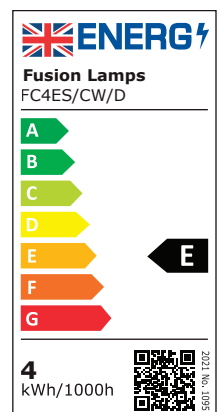

Premium 4W LED ES Dimmable Candle Lamp 4000K

Product Ref: **FC4ES/CW/D**

Technical Features:

- Low power consumption
- Long lamp life
- Low surface temperature
- Up to 90% energy savings
- Polycarbonate cover
- No UV output
- Suitable replacement for a 40W incandescent lamp

Product Specification

| | |
|----------------------|-------------|
| Beam Angle | 200° |
| Cap Type | ES/E27 |
| Colour | White |
| Colour Temperature | 4000K |
| Compliance | UKCA, CE |
| CRI | 80 |
| Dimmable | Yes |
| Energy Rating | E |
| Guarantee | 3 Years |
| Lamp Life (L70/B50) | 25000 hours |
| Lamp Type | LED Candles |
| Lens Colour | Opal |
| Lumens | 480lm |
| Lumens (Useful) 360° | 480lm |
| Mercury Content | 0mg |
| Switching Cycles | 100000 |
| Voltage Rating | 230V |
| Wattage | 4W |
| Weight | 0.053kg |
| Diameter Ø | 35mm |
| Length | 105mm |