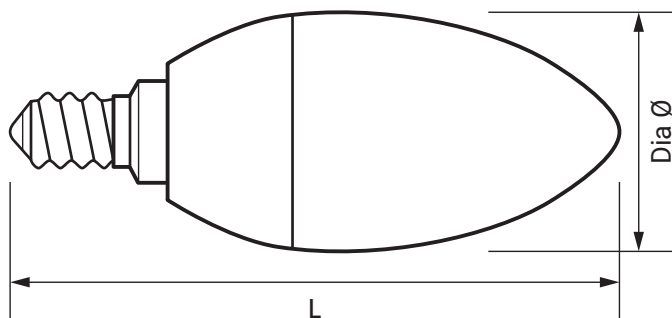

Premium 4W LED SES Candle Lamp 2700K

Product Ref: **FC4SES**

Technical Features:

- Low power consumption
- Long lamp life
- Low surface temperature
- Up to 90% energy savings
- Polycarbonate cover
- No UV output
- Suitable replacement for a 40W incandescent lamp

Product Specification

Beam Angle	200 °
Cap Type	SES/E14
Colour	White
Colour Temperature	2700K
Compliance	UKCA, CE
CRI	80
Dimmable	No
Energy Rating	E
Guarantee	3 Years
Lamp Life (L70/B50)	25000 hours
Lamp Type	LED Candles
Lens Colour	Opal
Lumens	480lm
Lumens (Useful) 360°	480lm
Mercury Content	0mg
Switching Cycles	100000
Voltage Rating	230V
Wattage	4W
Weight	0.052kg
Diameter Ø	35mm
Length	103mm