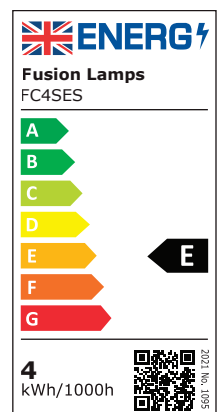

Premium 4W LED SES Candle Lamp 2700K

Product Ref: **FC4SES**

Technical Features:

- Low power consumption
- Long lamp life
- Low surface temperature
- Up to 90% energy savings
- Polycarbonate cover
- No UV output
- Suitable replacement for a 40W incandescent lamp

Product Specification

Beam Angle	200 °
Cap Type	SES/E14
Colour	White
Colour Temperature	2700K
Compliance	UKCA, CE
CRI	80
Dimmable	No
Energy Rating	E
Guarantee	3 Years
Lamp Life (L70/B50)	25000 hours
Lamp Type	LED Candles
Lens Colour	Opal
Lumens	480lm
Lumens (Useful) 360°	480lm
Mercury Content	0mg
Switching Cycles	100000
Voltage Rating	230V
Wattage	4W
Weight	0.052kg
Diameter Ø	35mm
Length	103mm