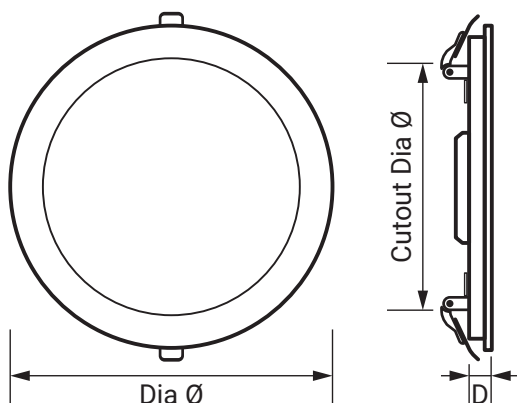

CIRCULAR DOWNLIGHT 12W LED Low Profile Panel

Product Ref: **FCD12**

Technical Features:

- Low profile ideal for shallow ceiling voids
- Polycarbonate UV stabilised diffuser
- Pre-wired plug and play driver
- Optional emergency pack available
- Beam angle: 120°
- LED Lifetime: 25,000hrs (L70/B50)
- CRI: 80
- Hg: 0mg

Product Specification

Beam Angle	120°
CCT	4000K Cool White
Class	Class II
Colour	White
Compliance	UKCA, CE
Energy Rating	F
Frequency	50/60Hz
Guarantee	2 Years
IP Rating	IP20
Lamp Life (L70/B50)	25,000 Hours
Lumens Output Mains	1200lm
Material	Polycarbonate body
Mounting	Recessed
Operating Temperature	-20°C - +40°C
Ra	≥ 80
Suitable for	Indoor use
Supplied with	White Trim
Voltage Rating	220-240V ~ 50/60Hz
Wattage	12W
Weight	0.220kg
Cut Out Ø	155mm
Depth	27mm
Diameter Ø	170mm