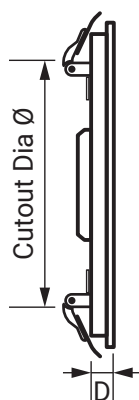

24W LED Circular Downlight Colour Switchable

Product Ref: **FCD24CC**

Technical Features:

- Low profile ideal for shallow ceiling voids
- Polycarbonate UV stabilized diffuser
- Pre-wired plug and play driver
- CCT colour select function: 3000K (CW) / 4000K (WW) / 6500K (DW)
- Beam Angle: 120°
- LED Lifetime: 25,000 hours (L70/B50)
- CRI: >80
- Hg: 0mg
- Optional emergency pack available

Product Specification

Beam Angle	120°
CCT	Selectable - 3000/4000/6500K
Class	Class II
Colour	White
Compliance	UKCA, CE
CRi	80
Dimmable	No
Energy Rating	F
Frequency	50/60Hz
Guarantee	3 Years
IP Rating	IP20
Lamp Life (L70/B50)	25,000 Hours
Lumens Output Mains	2550lm
Material	Polycarbonate body
Mounting	Recessed
Operating Temperature	-20°C - +40°C
Suitable for	Indoor use
Voltage Rating	220-240V ~ 50/60Hz
Wattage	24W
Weight	0.570kg
Cut Out Ø	280mm
Depth	25mm
Diameter Ø	298mm