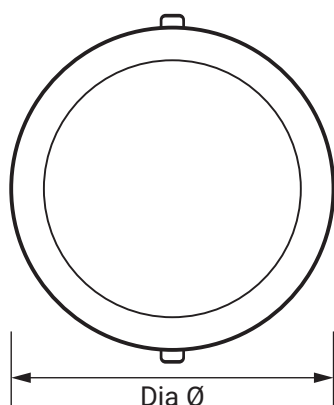

24W LED Circular Downlight Colour Switchable

Product Ref: **FCD24CC**

Technical Features:

- Low profile ideal for shallow ceiling voids
- Polycarbonate UV stabilized diffuser
- Pre-wired plug and play driver
- CCT colour select function: 3000K (CW) / 4000K (WW) / 6500K (DW)
- Beam Angle: 120°
- LED Lifetime: 25,000 hours (L70/B50)
- CRI: >80
- Hg: 0mg
- Optional emergency pack available

Product Specification

Beam Angle	120°
CCT	Selectable - 3000/4000/6500K
Class	Class II
Colour	White
Compliance	UKCA, CE
CRi	80
Dimmable	No
Energy Rating	F
Frequency	50/60Hz
Guarantee	3 Years
IP Rating	IP20
Lamp Life (L70/B50)	25,000 Hours
Lumens Output Mains	2550lm
Material	Polycarbonate body
Mounting	Recessed
Operating Temperature	-20°C - +40°C
Suitable for	Indoor use
Voltage Rating	220-240V ~ 50/60Hz
Wattage	24W
Weight	0.570kg
Cut Out Ø	280mm
Depth	25mm
Diameter Ø	298mm