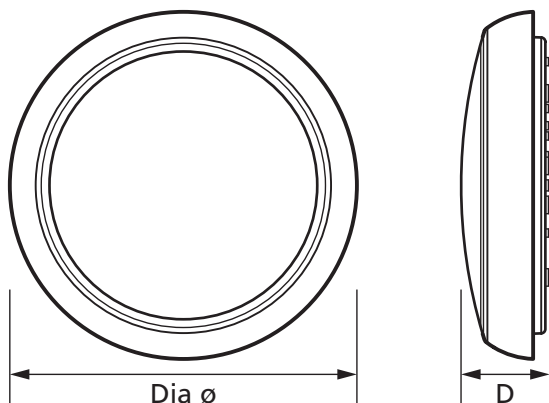

DOME II

8/12/16/20W LED Tri-Colour Emergency Bulkhead

Product Ref: **FDOMECCWE3**

Technical Features:

- Plastic body and polycarbonate diffuser
- Wattage selectable (8W / 12W / 16W / 20W)
- CCT selectable (3000K / 4000K / 6500K)
- Plug-and-play component arrangement for ease of maintenance
- Hinged LED Gear Tray with locking catch
- Up to 2100 Lumens
- Maintained emergency (3hr/180mins)
- Push-fit (loop-in/loop-out) terminal block
- Side and rear 20mm cable entry points
- Twist & Lock diffuser and white clip-on bezel supplied
- Optional clip-on bezels available

Product Specification

Beam Angle	115°
Class	Class II
Colour	White
Colour Temperature	Selectable - 3000K WW / 4000K CW / 6500K DW
Compliance	UKCA, CE
CRI	80
Emergency	3 Hours / 180 Mins - Maintained
Emergency Output	80lm
Frequency	50~60Hz
Guarantee	2 Years
IK Rating	IK08
IP Rating	IP65
Lamp Life	50000 hours
Lens Colour	Opal
Lumens	Up to 2100lm
Material	Polycarbonate
Mounting	Surface
Operating Temperature	0 - 40°C
Standards	EN60598-1 EN60598-2-1
Supplied With	White Bezel
Voltage Rating	220-240V
Wattage	Selectable 8W / 12W / 16W / 20W
Weight	0.795kg
Depth	77mm
Diameter Ø	320mm