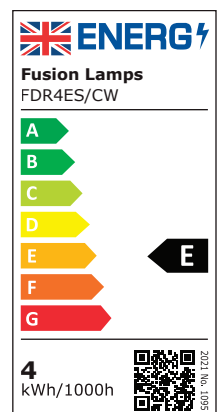

## Premium 4W LED ES Golfball Lamp 4000K

Product Ref: **FDR4ES/CW**

### Technical Features:

- Low power consumption
- Long lamp life
- Low surface temperature
- Up to 90% energy savings
- Polycarbonate cover
- No UV output
- Suitable replacement for a 40W incandescent lamp

## Product Specification

Beam Angle	200°
Cap Type	ES/E27
Colour	White
Colour Temperature	4000K
Compliance	UKCA, CE
CRI	80
Dimmable	No
Energy Rating	E
Guarantee	3 Years
Lamp Life (L70/B50)	25000 hours
Lamp Type	LED Candles
Lens Colour	Opal
Lumens	480lm
Lumens (Useful) 360°	480lm
Mercury Content	0mg
Switching Cycles	100000
Voltage Rating	230V
Wattage	4W
Weight	0.027kg
Diameter Ø	45mm
Length	77mm