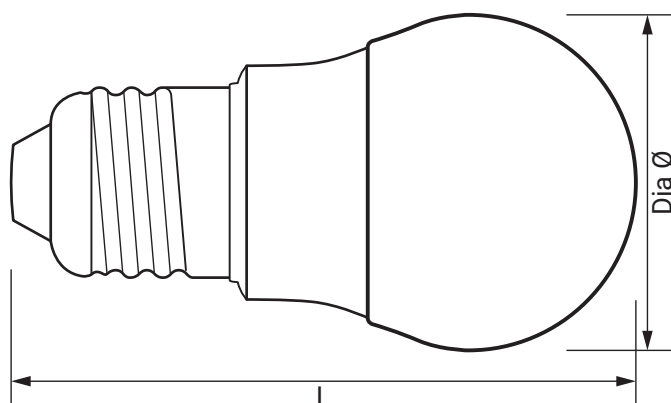

### Technical Features:

- Low power consumption
- Long lamp life
- Low surface temperature
- Up to 90% energy savings
- Polycarbonate cover
- No UV output
- Suitable replacement for a 40W incandescent lamp

## Product Specification

Beam Angle	200°
Cap Type	ES/E27
Colour	White
Colour Temperature	4000K
Compliance	UKCA, CE
CRI	80
Dimmable	No
Energy Rating	E
Guarantee	3 Years
Lamp Life (L70/B50)	25000 hours
Lamp Type	LED Candles
Lens Colour	Opal
Lumens	480lm
Lumens (Useful) 360°	480lm
Mercury Content	0mg
Switching Cycles	100000
Voltage Rating	230V
Wattage	4W
Weight	0.027kg
Diameter Ø	45mm
Length	77mm