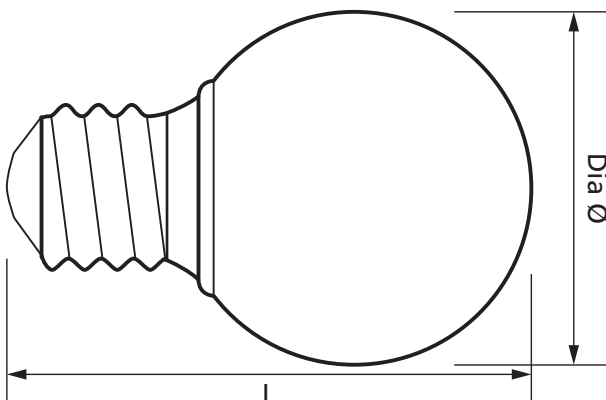

## 1W LED Golf Ball Blue

Product Ref: **FDRES/BL**

## Product Specification

Beam Angle	240°
Cap Type	E5/E27
Colour	Blue
Compliance	UKCA, CE
Dimmable	No
Energy Rating	G
Guarantee	2 Years
Lamp Life (L70/B50)	25000 hours
Lamp Type	LED Golfballs
Lens Colour	Blue
Lumens	6lm
Lumens (Useful) 360°	6lm
Mercury Content	0mg
Suitable For	Festoon lighting
Switching Cycles	50000
Voltage Rating	230V
Wattage	1W
Weight	0.011kg
Diameter Ø	45mm
Length	69mm