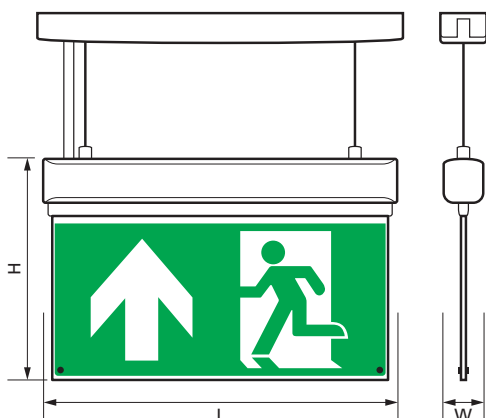

5-IN-1 2.7W LED Emergency Exit Sign

Product Ref: **FE3/5IN1**

Technical Features:

- 5 installation methods: ceiling, suspended, recessed, side and wall mounted
- Suitable for maintained / non-maintained operation (dual technology)
- Polycarbonate housing
- Integrated test button
- Emergency duration: 3 hours
- Emergency lumen output: 14lm
- Lumen output: 23lm
- Supplied with up legends
- Alternative legends available - sold separately (FE3/5IN1AD) and (FE3/5IN1ALR)

Product Specification

Battery Type	Ni-Cd AA 3.6V 800mAh
Beam Angle	120°
Cable Entry Ø	11mm
Class	Class 1
Colour	White
Colour Temperature	6500K
Compliance	UKCA, CE
Emergency	3 Hours / 180 Mins Maintained / Non-Maintained
Frequency	50/60Hz
Guarantee	2 Years
IP Rating	IP20
Lamp Life (L70/B50)	30,000 Hours
Legend	Arrow up running man legend
Lumens Emergency	14lm
Lumens Output Mains	23lm
Manual Test Button	Yes
Material	Polycarbonate body
Mounting	Ceiling / Suspended / Recessed / Side / Wall
Operating Temperature	0° to 40°C
Self-Test	No
Suitable for	Indoor use
Supplied with	Legend and fixings
Voltage Rating	220-240V
Wattage	2.7W
Weight	427.8kg
Height	180mm
Length	264mm
Width	28mm