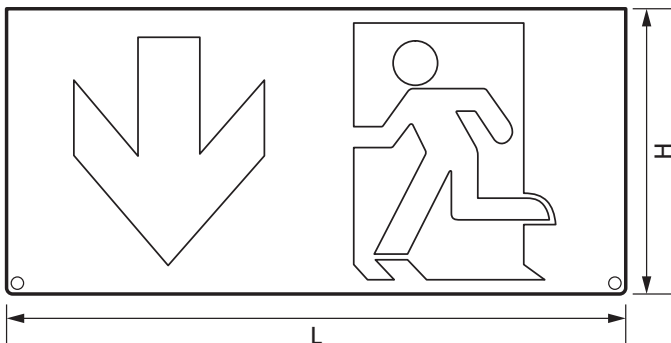

5-IN-1

Arrow DOWN Legends for FE3/5IN1

Product Ref: **FE3/5IN1AD**

Technical Features:

- Suitable for the 5-in-1 emergency exit signs (FE3/5IN1 and FE3/5IN1/ST)
- Alternative Legends available

Product Specification

Colour	Clear/Green
IP Rating	IP20
Mounting	Direct onto exit sign
Suitable for	FE3/5IN1 and FE3/5IN1/ST LED Emergency Exit Signs
Weight	0.0188kg
Depth	0.5mm
Height	125mm
Length	248mm

Errors and omissions excepted (E&OE). All information is subject to change without notice and is correct at the time of print. Refer to issue number and date below.