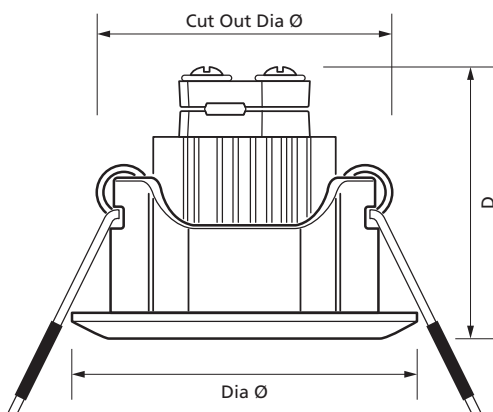

EMERGENCY DOWNLIGHT 1W LED Non-maintained Downlight

Product Ref: **FE3D1**

Technical Features:

- Non-maintained operation
- Emergency duration (3hr/180mins)
- Emergency lumen output: 121lm
- Interchangeable lenses available: Corridor and narrow spot (sold separately)

Product Specification

Battery Type	Li-FePo4 3.2V 1500mAh
Beam Angle	120°
Colour Temperature	6500K
Class	Class 1
Colour	White
Compliance	UKCA, CE
Emergency	3 Hours / 180 Mins (Non-maintained)
Frequency	50/60Hz
Guarantee	2 Years
IP Rating	IP20
Lamp Life (L70/B50)	30,000 Hours
Lumens Emergency	121lm
Material	Steel
Manual Test Button	Yes
Mounting	Recessed
Operating Temperature	0°C - +40°C
Self-Test	No
Suitable for	Emergency Lighting of Commercial and Retail Property
Voltage Rating	220-240V
Wattage	1W
Weight	0.209kg
Cut Out Ø	45mm
Depth	50mm
Diameter Ø	50mm