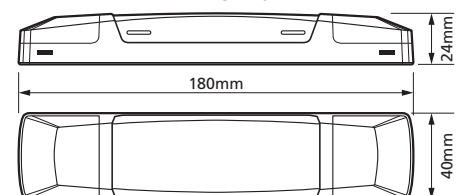

1W Emergency Driver