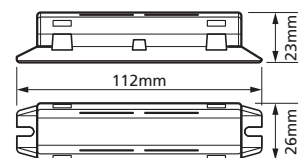

Product Specification

Battery Type	Li-FePo4 3.2V 1500mAh
Beam Angle	120°
Colour Temperature	6500K
Class	Class 1
Colour	White
Compliance	UKCA, CE
Emergency	3 Hours / 180 Mins (Non-maintained)
Frequency	50/60Hz
Guarantee	2 Years
IP Rating	IP20
Lamp Life (L70/B50)	30,000 Hours
Lumens Emergency	121lm
Material	Steel
Manual Test Button	Yes
Mounting	Recessed
Operating Temperature	0°C - +40°C
Self-Test	No
Suitable for	Emergency Lighting of Commercial and Retail Property
Voltage Rating	220-240V
Wattage	1W
Weight	0.209kg
Cut Out Ø	45mm
Depth	50mm
Diameter Ø	50mm

1W Emergency Battery