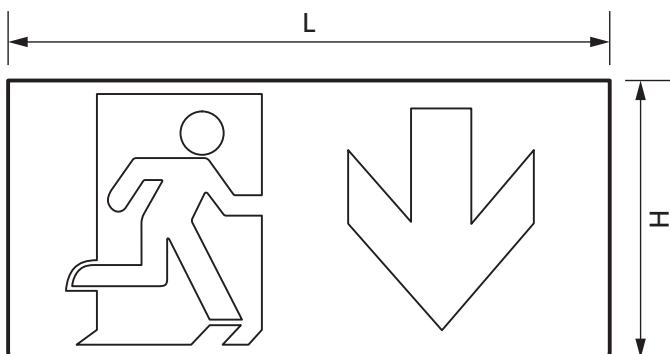

EMERGENCY EXIT BOX Arrow DOWN Legend for FE3EB

Product Ref: **FE3EBAD**

Technical Features:

- Suitable for the emergency exit box (FE3EB and FE3EB/ST)
- Alternative Legends available

Product Specification

Colour	Clear/Green
IP Rating	IP20
Mounting	Direct onto exit sign
Suitable for	FE3EB and FE3EB/ST LED Emergency Exit box
Weight	0.019kg
Depth	0.5mm
Height	155mm
Length	298mm

Errors and omissions excepted (E&OE). All information is subject to change without notice and is correct at the time of print. Refer to issue number and date below.