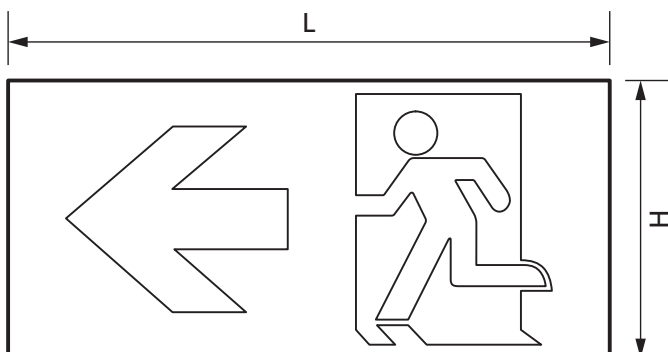

## EMERGENCY EXIT BOX Arrow LEFT Legend for FE3EB

Product Ref: **FE3EBAL**

## Product Specification

Colour	Clear/Green
IP Rating	IP20
Mounting	Direct onto exit sign
Suitable for	FE3EB and FE3EB/ST LED Emergency Exit box
Weight	0.019kg
Depth	0.5mm
Height	155mm
Length	298mm

Errors and omissions excepted (E&OE). All information is subject to change without notice and is correct at the time of print. Refer to issue number and date below.