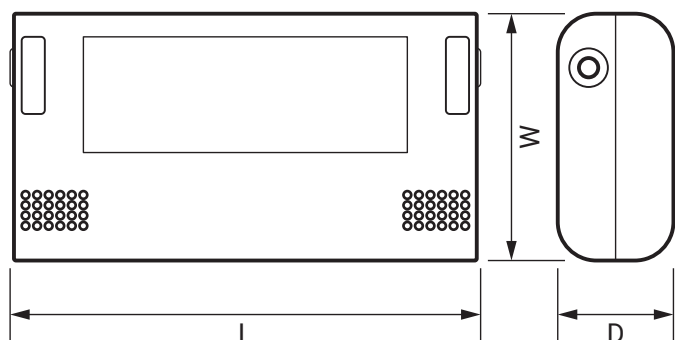

2W Emergency Pack Conversion Kit for LED Flexi-Fit Downlights

Product Ref: **FE3FF**

Technical Features:

- Emergency conversion kit for LED Flexi-Fit downlights from Fusion Luminares
- Manual test button
- 200 - 240V DC output
- Maintained Emergency (3hrs/180mins)

Product Specification

Battery Type	Li-FePo4 26650 6.4V 2000mAh
Cable Entry Ø	0.5-1.5mm ²
Class	Class 1
Colour	White
Compliance	UKCA, CE
Emergency	3 Hours / 180 Mins (Maintained)
Frequency	50/60Hz
Guarantee	2 Years
IP Rating	IP20
LED Indication	Yes
Manual Test Button	Yes
Material	PC
Mounting	Recessed
Operating Temperature	0 - +40°C
Output Load Current (mA)	8.5mA
Suitable for	Fusion Luminaire's LED Flexi-Fit Downlights
Voltage Rating	230V
Wattage	2.0W
Weight	0.443kg
Depth	40mm
Length	213mm
Width	95mm