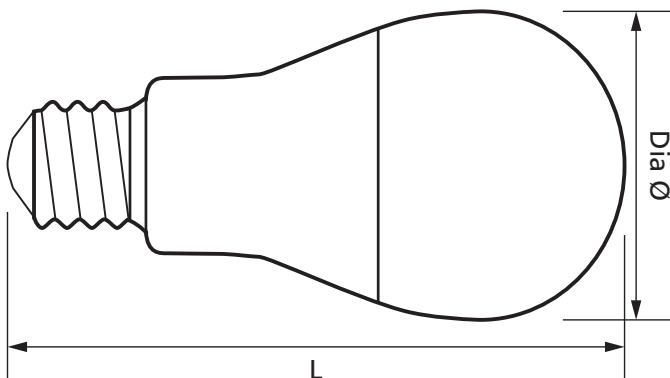

## Product Specification

Beam Angle	200°
Cap Type	ES/E27
Colour Temperature	4000K
Compliance	UKCA, CE
CRI	80
Dimmable	No
Energy Rating	F
Guarantee	1 Year
Lamp Life (L70/B50)	15000 hours
Lamp Type	LED GLS
Lens Colour	Opal
Lumens	470lm
Lumens (Useful) 360°	470lm
Mercury Content	0mg
Suitable For	Ideal for bedrooms, living rooms and other domestic applications
Switching Cycles	30000
Voltage Rating	230V
Wattage	4.7W
Weight	0.028kg
Diameter Ø	60mm
Length	105mm