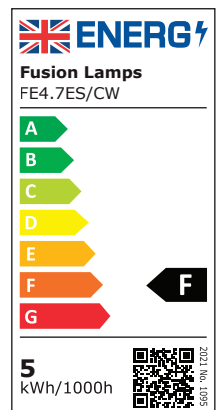

## Essential 4.7W LED GLS ES Lamp 4000K

Product Ref: **FE4.7ES/CW**

### Technical Features:

- Low power consumption
- Long lamp life
- Low surface temperature
- Up to 85% energy savings
- Polycarbonate cover
- No UV output
- Suitable replacement for a 40W incandescent lamp
- Ideal for bedrooms, living rooms and other domestic applications

## Product Specification

Beam Angle	200°
Cap Type	ES/E27
Colour Temperature	4000K
Compliance	UKCA, CE
CRI	80
Dimmable	No
Energy Rating	F
Guarantee	1 Year
Lamp Life (L70/B50)	15000 hours
Lamp Type	LED GLS
Lens Colour	Opal
Lumens	470lm
Lumens (Useful) 360°	470lm
Mercury Content	0mg
Suitable For	Ideal for bedrooms, living rooms and other domestic applications
Switching Cycles	30000
Voltage Rating	230V
Wattage	4.7W
Weight	0.028kg
Diameter Ø	60mm
Length	105mm