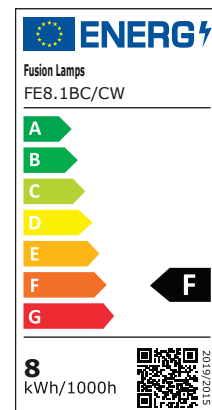

Essential 8.1W LED GLS BC Lamp 4000K

Product Ref: **FE8.1BC/CW**

Technical Features:

- Low power consumption
- Long lamp life
- Low surface temperature
- Up to 85% energy savings
- Polycarbonate cover
- No UV output
- Suitable replacement for a 60W incandescent lamp

Product Specification

Beam Angle	200°
Cap Type	BC/B22
Colour Temperature	4000K
Compliance	UKCA, CE
CRI	80
Dimmable	No
Energy Rating	F
Guarantee	1 Year
Lamp Life (L70/B50)	15000 hours
Lamp Type	LED GLS
Lens Colour	Opal
Lumens	810lm
Lumens (Useful) 360°	810lm
Mercury Content	0mg
Switching Cycles	30000
Voltage Rating	230V
Wattage	8.1W
Weight	0.065kg
Diameter Ø	60mm
Length	105mm