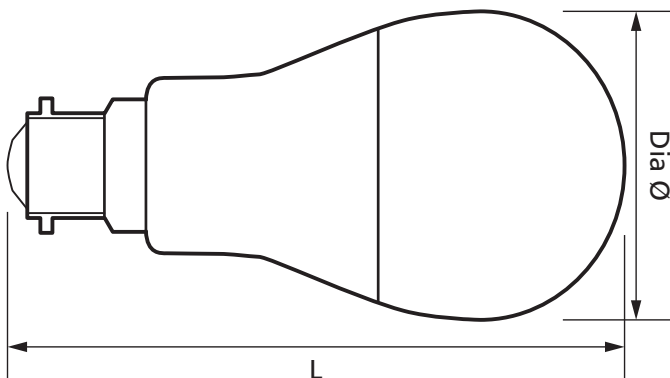

Essential 8.1W LED GLS BC Lamp 4000K

Product Ref: **FE8.1BC/CW**

Technical Features:

- Low power consumption
- Long lamp life
- Low surface temperature
- Up to 85% energy savings
- Polycarbonate cover
- No UV output
- Suitable replacement for a 60W incandescent lamp

Product Specification

Beam Angle	200°
Cap Type	BC/B22
Colour Temperature	4000K
Compliance	UKCA, CE
CRI	80
Dimmable	No
Energy Rating	F
Guarantee	1 Year
Lamp Life (L70/B50)	15000 hours
Lamp Type	LED GLS
Lens Colour	Opal
Lumens	810lm
Lumens (Useful) 360°	810lm
Mercury Content	0mg
Switching Cycles	30000
Voltage Rating	230V
Wattage	8.1W
Weight	0.065kg
Diameter Ø	60mm
Length	105mm