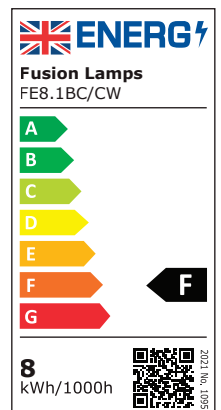

Essential 8.1W LED GLS BC Lamp 4000K

Product Ref: **FE8.1BC/CW**

Technical Features:

- Low power consumption
- Long lamp life
- Low surface temperature
- Up to 85% energy savings
- Polycarbonate cover
- No UV output
- Suitable replacement for a 60W incandescent lamp

Product Specification

Beam Angle	200°
Cap Type	BC/B22
Colour Temperature	4000K
Compliance	UKCA, CE
CRI	80
Dimmable	No
Energy Rating	F
Guarantee	1 Year
Lamp Life (L70/B50)	15000 hours
Lamp Type	LED GLS
Lens Colour	Opal
Lumens	810lm
Lumens (Useful) 360°	810lm
Mercury Content	0mg
Switching Cycles	30000
Voltage Rating	230V
Wattage	8.1W
Weight	0.065kg
Diameter Ø	60mm
Length	105mm