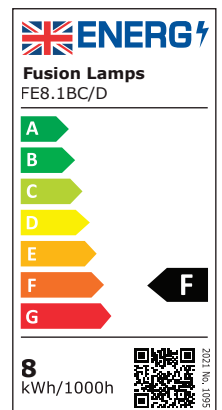

Essential 8.1W LED GLS Dimmable BC Lamp 2700K

Product Ref: **FE8.1BC/D**

Technical Features:

- Low power consumption
- Long lamp life
- Low surface temperature
- Up to 85% energy savings
- Polycarbonate cover
- No UV output
- Suitable replacement for a 60W incandescent lamp
- Ideal for bedrooms, living rooms and other domestic applications

Product Specification

Beam Angle	200°
Cap Type	BC/B22
Colour Temperature	2700K
Compliance	UKCA, CE
CRI	80
Dimmable	Yes
Energy Rating	F
Guarantee	1 Year
Lamp Life (L70/B50)	15000 hours
Lamp Type	LED GLS
Lens Colour	Opal
Lumens	810lm
Lumens (Useful) 360°	810lm
Mercury Content	0mg
Suitable For	Ideal for bedrooms, living rooms and other domestic applications
Switching Cycles	30000
Voltage Rating	230V
Wattage	8.1W
Weight	0.090kg
Diameter Ø	60mm
Length	105mm