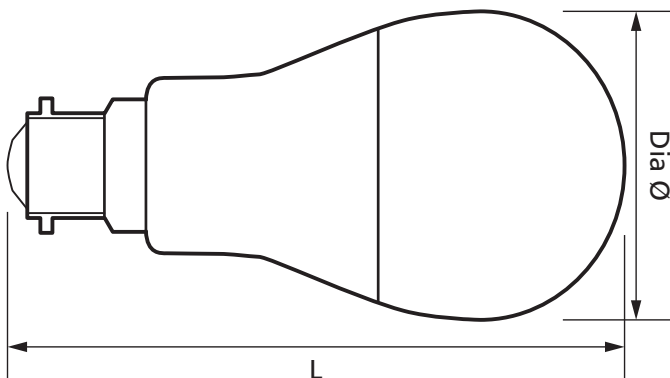

Essential 8.1W LED GLS Dimmable BC Lamp 2700K

Product Ref: **FE8.1BC/D**

Technical Features:

- Low power consumption
- Long lamp life
- Low surface temperature
- Up to 85% energy savings
- Polycarbonate cover
- No UV output
- Suitable replacement for a 60W incandescent lamp
- Ideal for bedrooms, living rooms and other domestic applications

Product Specification

Beam Angle	200°
Cap Type	BC/B22
Colour Temperature	2700K
Compliance	UKCA, CE
CRI	80
Dimmable	Yes
Energy Rating	F
Guarantee	1 Year
Lamp Life (L70/B50)	15000 hours
Lamp Type	LED GLS
Lens Colour	Opal
Lumens	810lm
Lumens (Useful) 360°	810lm
Mercury Content	0mg
Suitable For	Ideal for bedrooms, living rooms and other domestic applications
Switching Cycles	30000
Voltage Rating	230V
Wattage	8.1W
Weight	0.090kg
Diameter Ø	60mm
Length	105mm