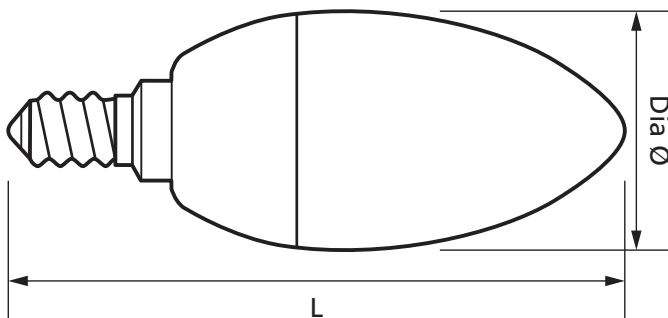

Essential 4.7W SES LED Candle Lamp 4000K

Product Ref: **FEC4.7SES/CW**

Technical Features:

- Low power consumption
- Long lamp life
- Low surface temperature
- Up to 85% energy savings
- Polycarbonate cover
- No UV output
- Suitable replacement for a 40W incandescent lamp
- Ideal for bedrooms, living rooms and other domestic applications

Product Specification

Beam Angle	200°
Cap Type	SES/E14
Colour Temperature	4000K
Compliance	UKCA, CE
CRI	80
Dimmable	No
Energy Rating	F
Guarantee	1 Year
Lamp Life (L70/B50)	15000 hours
Lamp Type	LED Candles
Lens Colour	Opal
Lumens	470lm
Lumens (Useful) 360°	470lm
Mercury Content	0mg
Suitable For	Bedrooms, living rooms and other domestic applications
Switching Cycles	30000
Voltage Rating	230V
Wattage	4.7W
Weight	0.052kg
Diameter Ø	37mm
Length	100mm