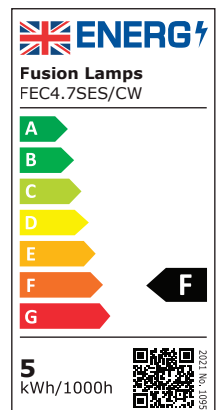

Essential 4.7W SES LED Candle Lamp 4000K

Product Ref: **FEC4.7SES/CW**

Technical Features:

- Low power consumption
- Long lamp life
- Low surface temperature
- Up to 85% energy savings
- Polycarbonate cover
- No UV output
- Suitable replacement for a 40W incandescent lamp
- Ideal for bedrooms, living rooms and other domestic applications

Product Specification

Beam Angle	200°
Cap Type	SES/E14
Colour Temperature	4000K
Compliance	UKCA, CE
CRI	80
Dimmable	No
Energy Rating	F
Guarantee	1 Year
Lamp Life (L70/B50)	15000 hours
Lamp Type	LED Candles
Lens Colour	Opal
Lumens	470lm
Lumens (Useful) 360°	470lm
Mercury Content	0mg
Suitable For	Bedrooms, living rooms and other domestic applications
Switching Cycles	30000
Voltage Rating	230V
Wattage	4.7W
Weight	0.052kg
Diameter Ø	37mm
Length	100mm