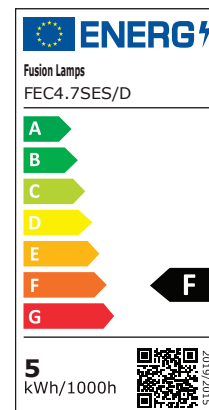

## Essential 4.7W SES LED Dimmable Candle Lamp 2700K

Product Ref: **FEC4.7SES/D**

### Technical Features:

- Low power consumption
- Long lamp life
- Low surface temperature
- Up to 85% energy savings
- Polycarbonate cover
- No UV output
- Suitable replacement for a 40W incandescent lamp
- Ideal for bedrooms, living rooms and other domestic applications

## Product Specification

Beam Angle	200°
Cap Type	SES/E14
Colour Temperature	2700K
Compliance	UKCA, CE
CRI	80
Dimmable	Yes
Energy Rating	F
Guarantee	1 Year
Lamp Life (L70/B50)	15000 hours
Lamp Type	LED Candles
Lens Colour	Opal
Lumens	470lm
Lumens (Useful) 360°	470lm
Mercury Content	0mg
Suitable For	Bedrooms, living rooms and other domestic applications
Switching Cycles	30000
Voltage Rating	230V
Wattage	4.7W
Weight	0.016kg
Diameter Ø	37mm
Length	100mm