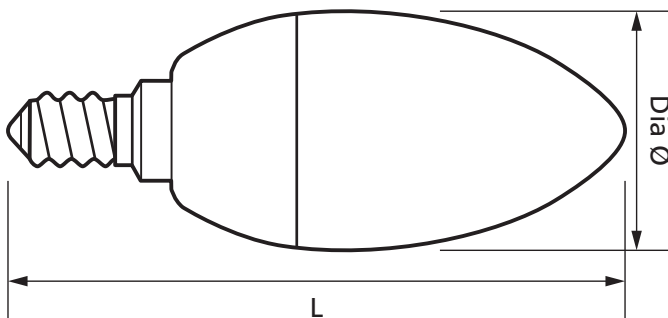

## Essential 4.7W SES LED Dimmable Candle Lamp 2700K

Product Ref: **FEC4.7SES/D**

### Technical Features:

- Low power consumption
- Long lamp life
- Low surface temperature
- Up to 85% energy savings
- Polycarbonate cover
- No UV output
- Suitable replacement for a 40W incandescent lamp
- Ideal for bedrooms, living rooms and other domestic applications

## Product Specification

Beam Angle	200°
Cap Type	SES/E14
Colour Temperature	2700K
Compliance	UKCA, CE
CRI	80
Dimmable	Yes
Energy Rating	F
Guarantee	1 Year
Lamp Life (L70/B50)	15000 hours
Lamp Type	LED Candles
Lens Colour	Opal
Lumens	470lm
Lumens (Useful) 360°	470lm
Mercury Content	0mg
Suitable For	Bedrooms, living rooms and other domestic applications
Switching Cycles	30000
Voltage Rating	230V
Wattage	4.7W
Weight	0.016kg
Diameter Ø	37mm
Length	100mm