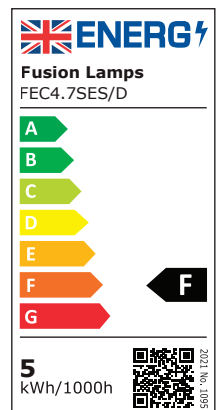

## Essential 4.7W SES LED Dimmable Candle Lamp 2700K

Product Ref: **FEC4.7SES/D**

### Technical Features:

- Low power consumption
- Long lamp life
- Low surface temperature
- Up to 85% energy savings
- Polycarbonate cover
- No UV output
- Suitable replacement for a 40W incandescent lamp
- Ideal for bedrooms, living rooms and other domestic applications

## Product Specification

Beam Angle	200°
Cap Type	SES/E14
Colour Temperature	2700K
Compliance	UKCA, CE
CRI	80
Dimmable	Yes
Energy Rating	F
Guarantee	1 Year
Lamp Life (L70/B50)	15000 hours
Lamp Type	LED Candles
Lens Colour	Opal
Lumens	470lm
Lumens (Useful) 360°	470lm
Mercury Content	0mg
Suitable For	Bedrooms, living rooms and other domestic applications
Switching Cycles	30000
Voltage Rating	230V
Wattage	4.7W
Weight	0.016kg
Diameter Ø	37mm
Length	100mm