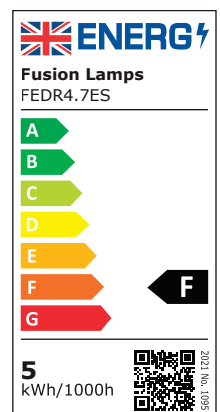

Essential 4.7W LED ES Golfball Lamp 2700K

Product Ref: **FEDR4.7ES**

Technical Features:

- Low power consumption
- Long lamp life
- Low surface temperature
- Up to 85% energy savings
- Polycarbonate cover
- No UV output
- Suitable replacement for a 40W incandescent lamp
- Ideal for bedrooms, living rooms and other domestic applications

Product Specification

Beam Angle	200°
Cap Type	ES/E27
Colour	White
Colour Temperature	2700K
Compliance	UKCA, CE
CRI	80
Dimmable	No
Energy Rating	F
Guarantee	1 Year
Lamp Life (L70/B50)	15000 hours
Lamp Type	LED Golfballs
Lens Colour	Opal
Lumens	470lm
Lumens (Useful) 360°	470lm
Mercury Content	0mg
Switching Cycles	30000
Voltage Rating	230V
Wattage	4.7W
Weight	0.027kg
Diameter Ø	45mm
Length	80mm