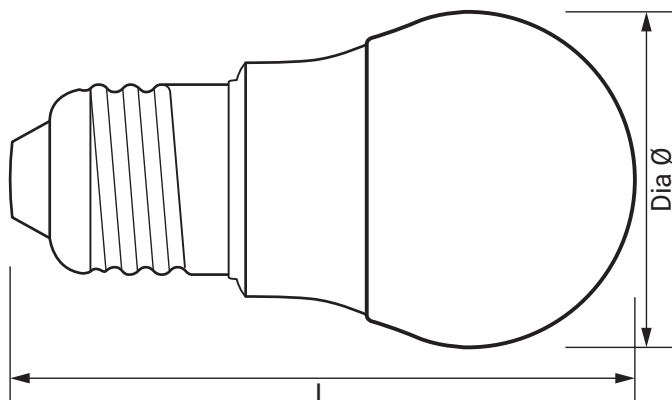

Essential 4.7W LED ES Golfball Lamp 2700K

Product Ref: **FEDR4.7ES**

Technical Features:

- Low power consumption
- Long lamp life
- Low surface temperature
- Up to 85% energy savings
- Polycarbonate cover
- No UV output
- Suitable replacement for a 40W incandescent lamp
- Ideal for bedrooms, living rooms and other domestic applications

Product Specification

Beam Angle	200°
Cap Type	ES/E27
Colour	White
Colour Temperature	2700K
Compliance	UKCA, CE
CRI	80
Dimmable	No
Energy Rating	F
Guarantee	1 Year
Lamp Life (L70/B50)	15000 hours
Lamp Type	LED Golfballs
Lens Colour	Opal
Lumens	470lm
Lumens (Useful) 360°	470lm
Mercury Content	0mg
Switching Cycles	30000
Voltage Rating	230V
Wattage	4.7W
Weight	0.027kg
Diameter Ø	45mm
Length	80mm