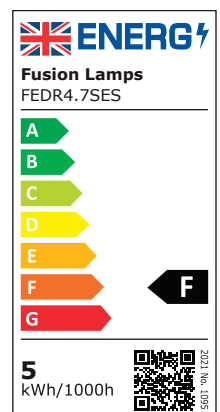

Essential 4.7W LED SES Golfball Lamp 2700K

Product Ref: **FEDR4.7SES**

Technical Features:

- Low power consumption
- Long lamp life
- Low surface temperature
- Up to 85% energy savings
- Polycarbonate cover
- No UV output
- Suitable replacement for a 40W incandescent lamp
- Ideal for bedrooms, living rooms and other domestic applications

Product Specification

Beam Angle	200°
Cap Type	SES/E14
Colour	White
Colour Temperature	2700K
Compliance	UKCA, CE
CRI	80
Dimmable	No
Energy Rating	F
Guarantee	1 Year
Lamp Life (L70/B50)	15000 hours
Lamp Type	LED Golfballs
Lens Colour	Opal
Lumens	470lm
Lumens (Useful) 360°	470lm
Mercury Content	0mg
Switching Cycles	30000
Voltage Rating	230V
Wattage	4.7W
Weight	0.024kg
Diameter Ø	45mm
Length	80mm