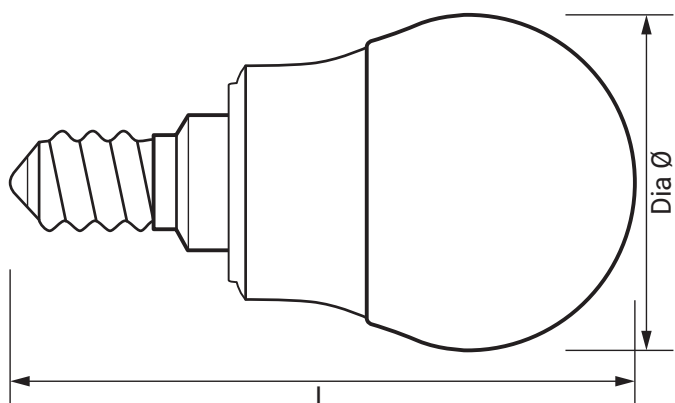

Essential 4.7W LED SES Golfball Lamp 2700K

Product Ref: **FEDR4.7SES**

Technical Features:

- Low power consumption
- Long lamp life
- Low surface temperature
- Up to 85% energy savings
- Polycarbonate cover
- No UV output
- Suitable replacement for a 40W incandescent lamp
- Ideal for bedrooms, living rooms and other domestic applications

Product Specification

Beam Angle	200°
Cap Type	SES/E14
Colour	White
Colour Temperature	2700K
Compliance	UKCA, CE
CRI	80
Dimmable	No
Energy Rating	F
Guarantee	1 Year
Lamp Life (L70/B50)	15000 hours
Lamp Type	LED Golfballs
Lens Colour	Opal
Lumens	470lm
Lumens (Useful) 360°	470lm
Mercury Content	0mg
Switching Cycles	30000
Voltage Rating	230V
Wattage	4.7W
Weight	0.024kg
Diameter Ø	45mm
Length	80mm