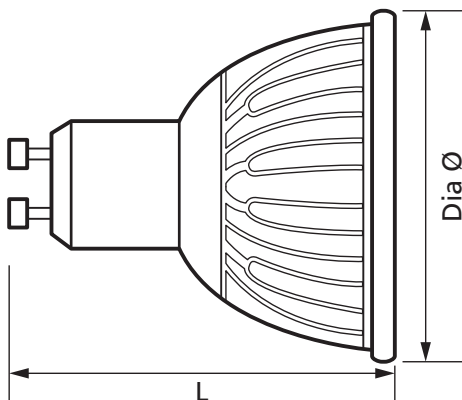

Essential 3.7W LED GU10 Lamp 4000K

Product Ref: **FEGU10/3.7/CW**

Technical Features:

- Low power consumption
- Long lamp life
- Low surface temperature
- Up to 95% energy savings
- No UV output
- Suitable replacements for 50W halogen lamps
- Ideal for kitchens, living rooms and other domestic applications

Product Specification

Beam Angle	38°
Body Colour	White
Cap Type	GU10
Colour Temperature	4000K
Compliance	UKCA, CE
CRI	80
Dimmable	No
Energy Rating	E
Guarantee	2 Year
Lamp Life (L70/B50)	20000 hours
Lamp Type	LED GU10
Lens Colour	Clear
Lumens	352lm
Lumens (Useful) 90°	317lm
Mercury Content	0mg
Suitable For	Ideal for kitchens, living rooms and other domestic applications
Switching Cycles	50000
Voltage Rating	230V
Wattage	3.7W
Weight	0.033kg
Diameter Ø	50mm
Length	56mm