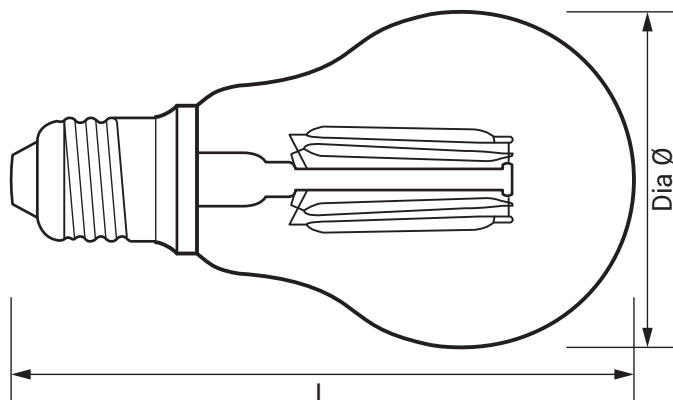

## 8W LED ES Filament GLS Lamp 2700K

Product Ref: **FF8ES**

### Technical Features:

- Low power consumption
- Long lamp life
- Low surface temperature
- Up to 90% energy savings
- No UV output
- Suitable replacement for a 75W incandescent lamp
- Gives a sparkling effect

## Product Specification

|                      |             |
|----------------------|-------------|
| Beam Angle           | 320°        |
| Cap Type             | ES/E27      |
| Colour               | Clear       |
| Colour Temperature   | 2700K       |
| Compliance           | UKCA, CE    |
| CRI                  | 80          |
| Dimmable             | No          |
| Energy Rating        | E           |
| Guarantee            | 2 Years     |
| Lamp Life (L70/B50)  | 15000 hours |
| Lamp Type            | Filament    |
| Lens Colour          | Clear       |
| Lumens               | 1055lm      |
| Lumens (Useful) 360° | 1055lm      |
| Mercury Content      | 0mg         |
| Switching Cycles     | 70000       |
| Voltage Rating       | 230V        |
| Wattage              | 8W          |
| Weight               | 0.038kg     |
| Diameter Ø           | 60mm        |
| Length               | 105mm       |